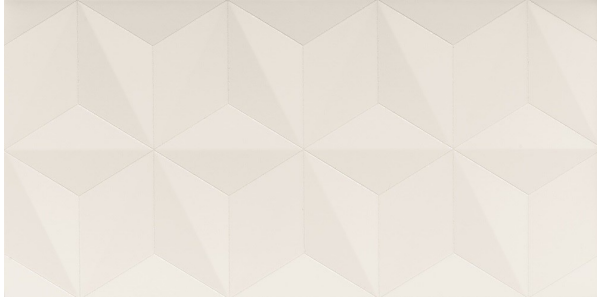

4D DIAMOND WHITE 400 X 800

Description

4D Diamond White wall tile features a distinctly three dimensional aesthetic that enhances both tactile and visual aspects. The large format 400x800mm textured wall tile has a sophisticated matt white finish. Suitable for interior walls only, throughout residential and commercial areas.

\$159.90 per m²
(incl GST)

Stock
Medium (40 m² - 100 m²)

Specifications

Finish:	WALL
Material:	CERAMIC
Origin:	Italy
Size:	400 x 800
Weight:	17 kg per m ²
Rectified:	Yes
Sealing Required:	No
Colour:	White
m ² Per Box:	1.28
Tiles Per Pack:	4