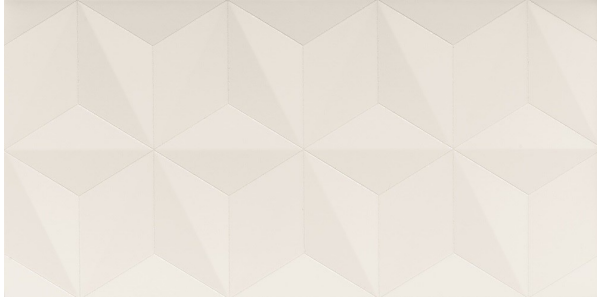

4D DIAMOND WHITE 400 X 800

Description

4D Diamond White wall tile features a distinctly three dimensional aesthetic that enhances both tactile and visual aspects. The large format 400x800mm textured wall tile has a sophisticated matt white finish. Suitable for interior walls only, throughout residential and commercial areas.

~~\$159.90~~

\$127.92 per m²
(incl GST)

Out of Stock

Specifications

Finish:	WALL
Material:	CERAMIC
Origin:	Italy
Size:	400 x 800
Weight:	17 kg per m ²
Rectified:	Yes
Sealing Required:	No
Colour:	White
m ² Per Box:	1.28
Tiles Per Pack:	4