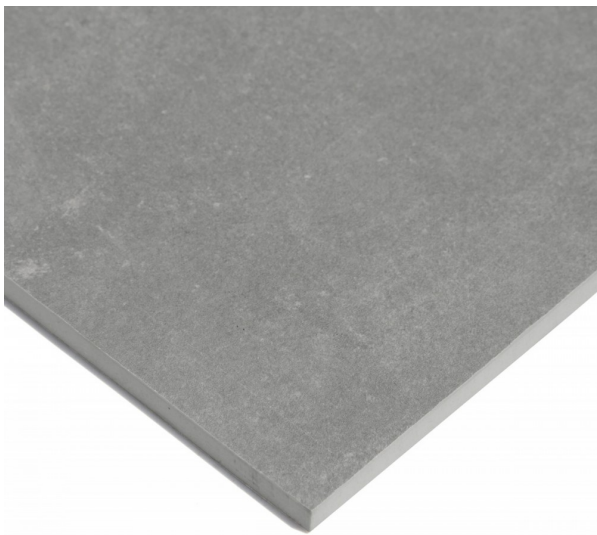

ABSTRACT ANTRACITE 300 X 600

Description

The Abstract range of contemporary concrete effect porcelain tiles are a stylish option for any modern residential interior. Available in 5 colourways and both 600x600mm and 300x600mm formats. They have a matt textured finish for that authentic stone-concrete feel and are suitable for both floors and walls.

~~\$64.90~~
\$51.92 per m²
(incl GST)

Stock
Medium (40 m² - 100 m²)

Specifications

Finish:	MATT
Material:	PORCELAIN
Origin:	CHINA
Size:	300 x 600
PEI:	3
Antislip Rating:	Y
Variation:	2
Weight:	20 kg per m ²
Rectified:	Yes
Sealing Required:	No
Colour:	Charcoal
m ² Per Box:	1.44
Tiles Per Pack:	8