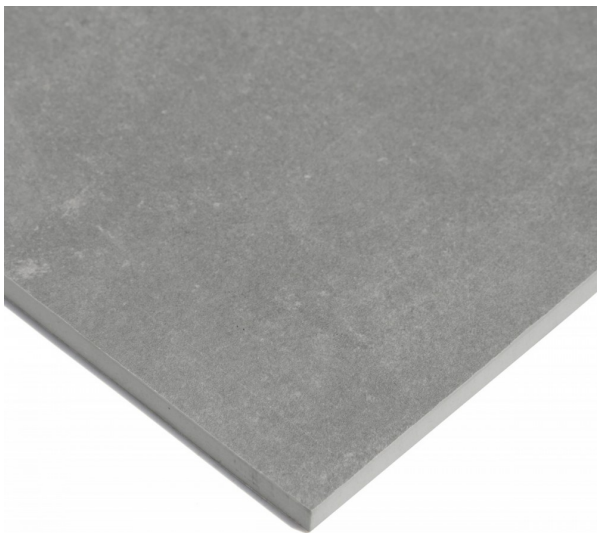

ABSTRACT ANTRACITE 300 X 600

Description

The Abstract range of contemporary concrete effect porcelain tiles are a stylish option for any modern residential interior. Available in 5 colourways and both 600x600mm and 300x600mm formats. They have a matt textured finish for that authentic stone-concrete feel and are suitable for both floors and walls.

~~\$64.90~~
\$51.92 per m²
(incl GST)

Stock
Medium (40 m² - 100 m²)

Specifications

Finish:	MATT
Material:	PORCELAIN
Origin:	CHINA
Size:	300 x 600
PEI:	3
Antislip Rating:	Y
Variation:	2
Weight:	20 kg per m ²
Rectified:	Yes
Sealing Required:	No
Colour:	Charcoal
m ² Per Box:	1.44
Tiles Per Pack:	8