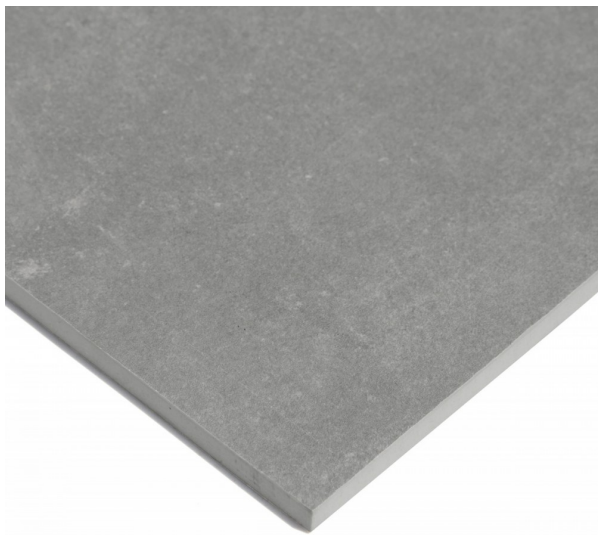

ABSTRACT ANTRACITE 600 X 600

Description

The Abstract range of contemporary concrete effect porcelain tiles are a stylish option for any modern residential interior. Available in 5 colourways and both 600x600mm and 300x600mm formats. They have a matt textured finish for that authentic stone-concrete feel and are suitable for both floors and walls.

~~\$64.90~~
\$51.92 per m²
(incl GST)

Stock
Medium (40 m² - 100 m²)

Specifications

Finish:	MATT
Material:	PORCELAIN
Origin:	CHINA
Size:	600 x 600
PEI:	3
Antislip Rating:	Y
Variation:	2
Weight:	20.25 kg per m ²
Rectified:	Yes
Sealing Required:	No
Colour:	Charcoal
m ² Per Box:	1.44
Tiles Per Pack:	4