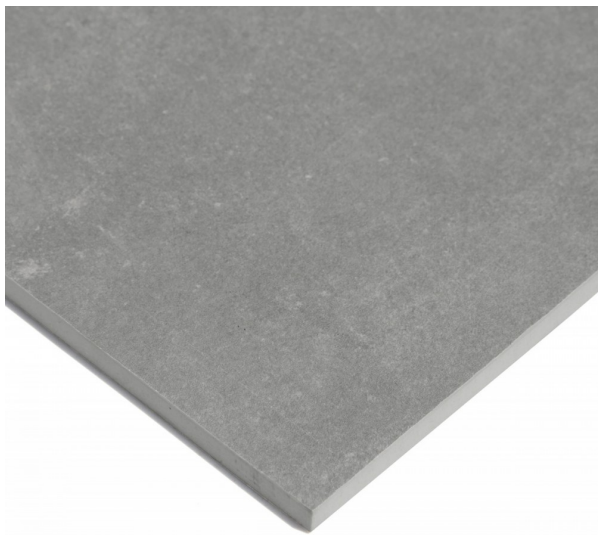

ABSTRACT ANTRACITE 600 X 600

Description

The Abstract range of contemporary concrete effect porcelain tiles are a stylish option for any modern residential interior. Available in 5 colourways and both 600x600mm and 300x600mm formats. They have a matt textured finish for that authentic stone-concrete feel and are suitable for both floors and walls.

\$64.90 per m²
(incl GST)

Stock
High (100 m² - 200 m²)

Specifications

Finish:	MATT
Material:	PORCELAIN
Origin:	CHINA
Size:	600 x 600
PEI:	3
Antislip Rating:	Y
Variation:	2
Weight:	20.25 kg per m ²
Rectified:	Yes
Sealing Required:	No
Colour:	Charcoal
m ² Per Box:	1.44
Tiles Per Pack:	4