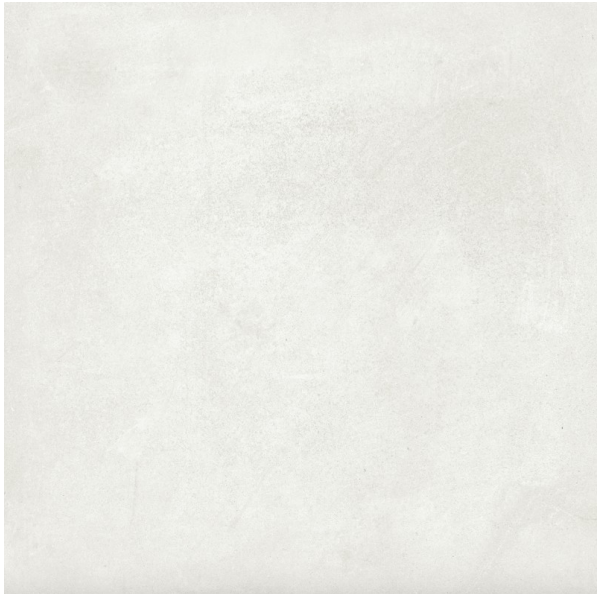

# ABSTRACT IVORY 600 X 600

## Description

The Abstract range of contemporary concrete effect porcelain tiles are a stylish option for any modern residential interior. Available in 5 colourways and both 600x600mm and 300x600mm formats. They have a matt textured finish for that authentic stone-concrete feel and are suitable for both floors and walls.

## Specifications

Finish:	MATT
Material:	PORCELAIN
Origin:	CHINA
Size:	600 x 600
PEI:	4
Antislip Rating:	Y
Variation:	2
Weight:	20 kg per m <sup>2</sup>
Rectified:	Yes
Sealing Required:	No
Colour:	Off White
m <sup>2</sup> Per Box:	1.44
Tiles Per Pack:	4