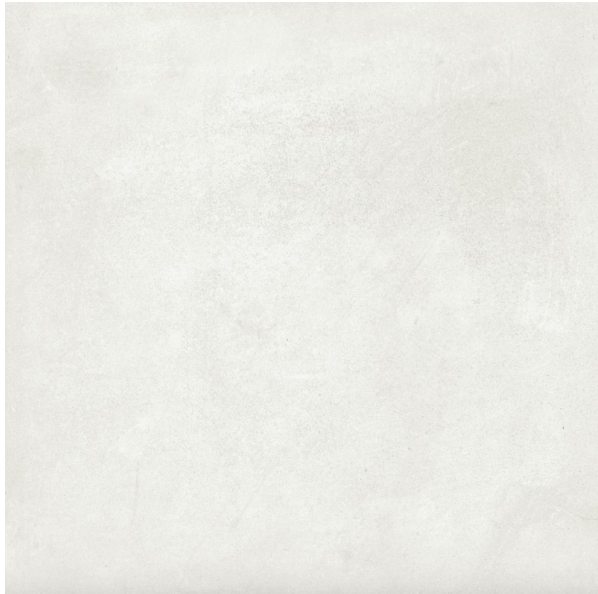

ABSTRACT IVORY 600 X 600

Description

The Abstract range of contemporary concrete effect porcelain tiles are a stylish option for any modern residential interior. Available in 5 colourways and both 600x600mm and 300x600mm formats. They have a matt textured finish for that authentic stone-concrete feel and are suitable for both floors and walls.

\$64.90 per m²
(incl GST)

Stock
Medium (40 m² - 100 m²)

Specifications

Finish:	MATT
Material:	PORCELAIN
Origin:	CHINA
Size:	600 x 600
Thickness:	10
PEI:	4
Antislip Rating:	Y
Variation:	2
Weight:	20 kg per m ²
Rectified:	Yes
Sealing Required:	No
Colour:	Off White
m ² Per Box:	1.44
Tiles Per Pack:	4