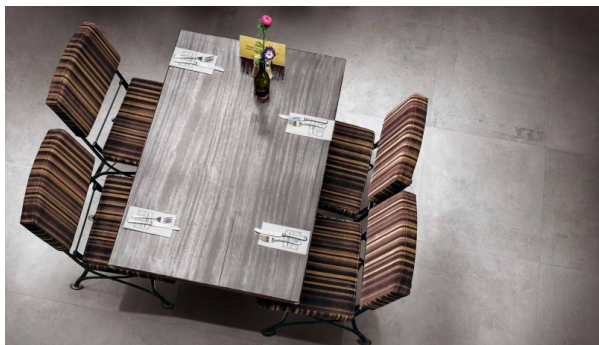

ABSTRACT TAUPE 600 X 600

Description

The Abstract range of contemporary concrete effect porcelain tiles are a stylish option for any modern residential interior. Available in 5 colourways and both 600x600mm and 300x600mm formats. They have a matt textured finish for that authentic stone-concrete feel and are suitable for both floors and walls.

~~\$64.90~~
\$51.92 per m2
 (incl GST)

Stock
 Very High (200+ m2)

Specifications

Finish:	MATT
Material:	PORCELAIN
Origin:	CHINA
Size:	600 x 600
PEI:	4
Antislip Rating:	Y
Variation:	2
Weight:	20.25 kg per m ²
Rectified:	Yes
Sealing Required:	No
Colour:	Taupe
m ² Per Box:	1.44
Tiles Per Pack:	4