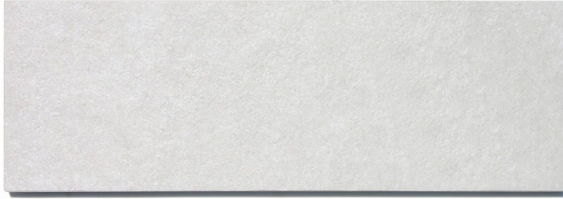

# ABSTRACT WHITE 100 X 300

## Description

The Abstract range of contemporary concrete effect porcelain tiles are a stylish option for any modern residential interior. Available in 5 colourways and both 600x600mm and 300x600mm formats. They have a matt textured finish for that authentic stone-concrete feel and are suitable for both floors and walls.

## Specifications

Finish:	MATT
Material:	PORCELAIN
Origin:	CHINA
Size:	100 x 300
PEI:	4
Antislip Rating:	P2 / Y
Variation:	2
Weight:	20 kg per m <sup>2</sup>
Rectified:	Yes
Sealing Required:	No
Colour:	Off White
m <sup>2</sup> Per Box:	0.9
Tiles Per Pack:	30