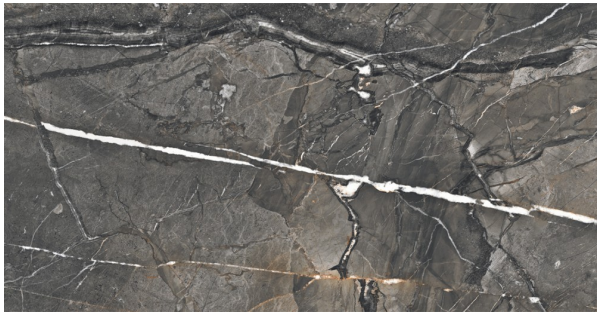

AMARANTO BLACK 597 X 1195

Description

AMARANTO is a gorgeous collection of porcelain stoneware inspired by natural marble stone. Described by the manufacturer as having a marble soul, the Amaranto tiles are characterized by a combination of thick and delicate veins in white, grey and copper that traverse the surface of the tile. Available in 4 colourways comprised of tone-on-tone earthy shades, Amaranto has a bold, striking, and indomitable character. It is a collection that definitely has the WOW factor.

Stocked in a large format 600x1200mm size in Black, Brown, Grey and Ivory. Matt finish suitable interior floors and walls.

\$129.90 per m²
(incl GST)

Stock
Very High (200+ m²)

Specifications

Finish:	Matt
Material:	Porcelain
Origin:	ITALY
Size:	597 x 1195
Antislip Rating:	R10
Variation:	2
Weight:	20 kg per m ²
Rectified:	Yes
Sealing Required:	No
Colour:	Black
m ² Per Box:	1.44
Tiles Per Pack:	2