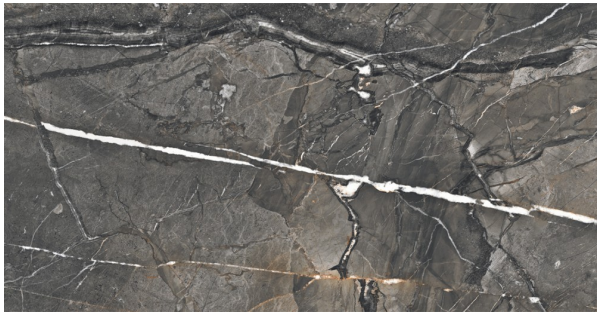

AMARANTO BLACK 597 X 1195

Description

AMARANTO is a gorgeous collection of porcelain stoneware inspired by natural marble stone. Described by the manufacturer as having a marble soul, the Amaranto tiles are characterized by a combination of thick and delicate veins in white, grey and copper that traverse the surface of the tile. Available in 4 colourways comprised of tone-on-tone earthy shades, Amaranto has a bold, striking, and indomitable character. It is a collection that definitely has the WOW factor.

Stocked in a large format 600x1200mm size in Black, Brown, Grey and Ivory. Matt finish suitable interior floors and walls.

\$129.90 per m²
(incl GST)

Stock

Medium (40 m² - 100 m²)

Specifications

Finish:	Matt
Material:	Porcelain
Origin:	ITALY
Size:	597 x 1195
Thickness:	10
Antislip Rating:	R10
Variation:	2
Weight:	20 kg per m ²
Rectified:	Yes
Sealing Required:	No
Colour:	Black
m ² Per Box:	1.44
Tiles Per Pack:	2