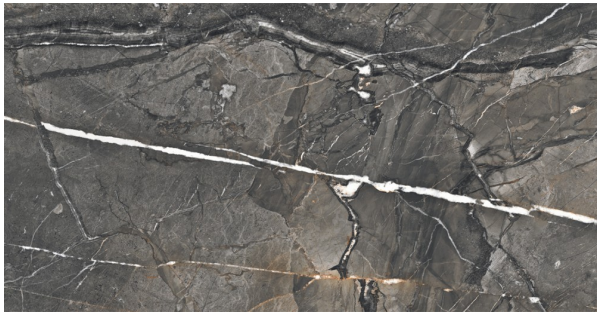

# AMARANTO BLACK 597 X 1195

## Description

AMARANTO is a gorgeous collection of porcelain stoneware inspired by natural marble stone. Described by the manufacturer as having a marble soul, the Amaranto tiles are characterized by a combination of thick and delicate veins in white, grey and copper that traverse the surface of the tile. Available in 4 colourways comprised of tone-on-tone earthy shades, Amaranto has a bold, striking, and indomitable character. It is a collection that definitely has the WOW factor.

Stocked in a large format 600x1200mm size in Black, Brown, Grey and Ivory. Matt finish suitable interior floors and walls.

~~\$129.90~~

**\$103.92** per m<sup>2</sup>

(incl GST)

**Stock**

High (100 m<sup>2</sup> - 200 m<sup>2</sup>)

## Specifications

Finish:	Matt
Material:	Porcelain
Origin:	ITALY
Size:	597 x 1195
Antislip Rating:	R10
Variation:	2
Weight:	20 kg per m <sup>2</sup>
Rectified:	Yes
Sealing Required:	No
Colour:	Black
m <sup>2</sup> Per Box:	1.44
Tiles Per Pack:	2