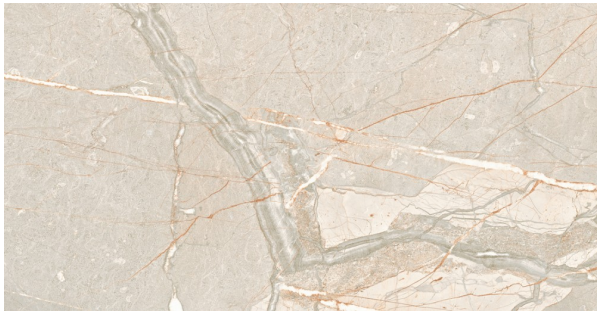

AMARANTO IVORY 597 X 1195

Description

AMARANTO is a gorgeous collection of porcelain stoneware inspired by natural marble stone. Described by the manufacturer as having a marble soul, the Amaranto tiles are characterized by a combination of thick and delicate veins in white, grey and copper that traverse the surface of the tile. Available in 4 colourways comprised of tone-on-tone earthy shades, Amaranto has a bold, striking, and indomitable character. It is a collection that definitely has the WOW factor.

Stocked in a large format 600x1200mm size in Black, Brown, Grey and Ivory. Matt finish suitable interior floors and walls.

~~\$129.90~~

\$103.92 per m²

(incl GST)

Out of Stock

Specifications

Finish:	Matt
Material:	Porcelain
Origin:	ITALY
Size:	597 x 1195
Antislip Rating:	R10
Variation:	2
Weight:	20 kg per m ²
Rectified:	Yes
Sealing Required:	No
Colour:	Beige
m ² Per Box:	1.44
Tiles Per Pack:	2