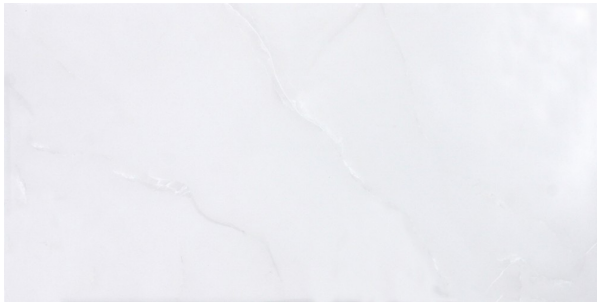

ARCTIC WALL TILE 300 X 600

Description

A cool white soft marble-look wall tile, with a gloss finish and rectified edges. A fantastic tile option for lightening and brightening a space. 300x600mm format also ensures a streamlined and spacious effect. Glazed ceramic, suitable for interior walls only.

~~\$49.90~~
\$39.92 per m²
(incl GST)

Stock
Very High (200+ m²)

Specifications

Finish:	GLOSS
Material:	CERAMIC
Origin:	China
Size:	300 x 600
Variation:	2
Weight:	17.5 kg per m ²
Rectified:	Yes
Sealing Required:	No
Colour:	Grey
m ² Per Box:	1.44
Tiles Per Pack:	8