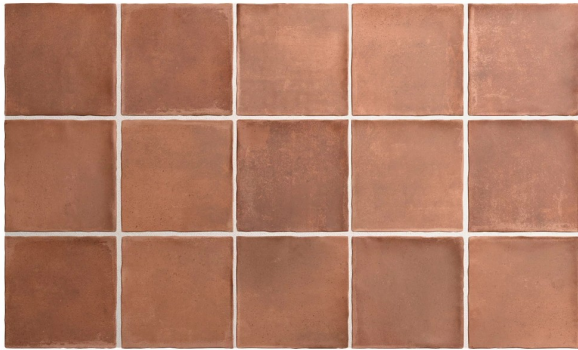

# ARGILE COTTO 100 X 100

## Description

Argile is a stunning floor and wall tile range from Spain, in 100x100mm and 60x246mm format. A collection of 6 earthen colours that capture the character of hand-worked clays. Each colour comes with a variation of darker and lighter shades. It is a fantastic range for kitchen splashbacks, feature walls in bathrooms or commercial use like cafes and restaurants. As it is a porcelain range with R9 antislip standard, it is also great for all residential interior floor areas.

## Specifications

Finish:	MATT
Material:	PORCELAIN
Origin:	SPAIN
Size:	100 x 100
Antislip Rating:	R9
Variation:	2
Weight:	18.5 kg per m <sup>2</sup>
Rectified:	No
Sealing Required:	No
Colour:	Terracotta
m <sup>2</sup> Per Box:	0.5
Tiles Per Pack:	50