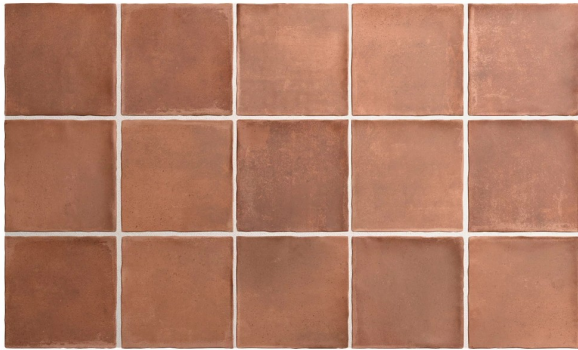

ARGILE COTTO 100 X 100

Description

Argile is a stunning floor and wall tile range from Spain, in 100x100mm and 60x246mm format. A collection of 6 earthen colours that capture the character of hand-worked clays. Each colour comes with a variation of darker and lighter shades. It is a fantastic range for kitchen splashbacks, feature walls in bathrooms or commercial use like cafes and restaurants. As it is a porcelain range with R9 antislip standard, it is also great for all residential interior floor areas.

\$109.90 per m²
(incl GST)

Stock
High (100 m² - 200 m²)

Specifications

Finish:	MATT
Material:	PORCELAIN
Origin:	SPAIN
Size:	100 x 100
Antislip Rating:	R9
Variation:	2
Weight:	18.5 kg per m ²
Rectified:	No
Sealing Required:	No
Colour:	Terracotta
m ² Per Box:	0.5
Tiles Per Pack:	50