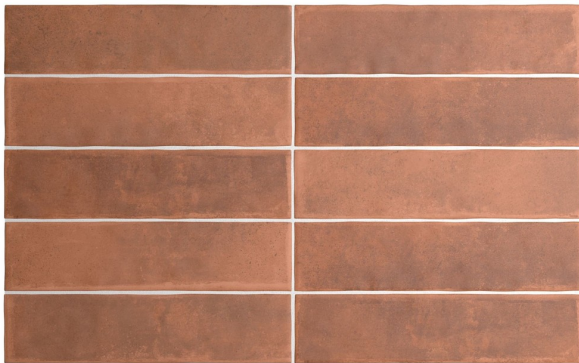

ARGILE COTTO 60 X 246

Description

Argile is a stunning floor and wall tile range from Spain, in 100x100mm and 60x246mm format. A collection of 6 earthen colours that capture the character of hand-worked clays. Each colour comes with a variation of darker and lighter shades. It is a fantastic range for kitchen splashbacks, feature walls in bathrooms or commercial use like cafes and restaurants. As it is a porcelain range with R9 antislip standard, it is also great for all residential interior floor areas.

\$109.90 per m²
(incl GST)

Stock
Medium (40 m² - 100 m²)

Specifications

Finish:	MATT
Material:	PORCELAIN
Origin:	SPAIN
Size:	60 x 246
PEI:	3
Antislip Rating:	R9
Variation:	2
Weight:	18.5 kg per m ²
Rectified:	No
Sealing Required:	No
Colour:	Terracotta
m ² Per Box:	0.5
Tiles Per Pack:	34