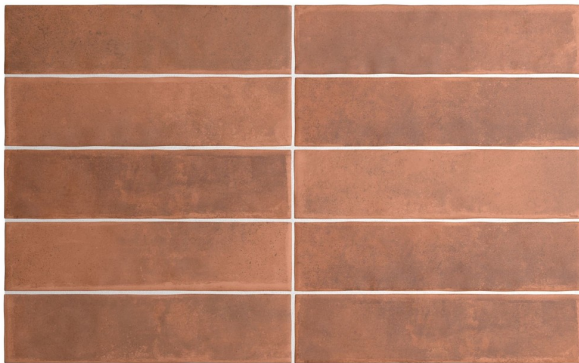

# ARGILE COTTO 60 X 246

## Description

Argile is a stunning floor and wall tile range from Spain, in 100x100mm and 60x246mm format. A collection of 6 earthen colours that capture the character of hand-worked clays. Each colour comes with a variation of darker and lighter shades. It is a fantastic range for kitchen splashbacks, feature walls in bathrooms or commercial use like cafes and restaurants. As it is a porcelain range with R9 antislip standard, it is also great for all residential interior floor areas.

## Specifications

Finish:	MATT
Material:	PORCELAIN
Origin:	SPAIN
Size:	60 x 246
Thickness:	8
PEI:	3
Antislip Rating:	R10
Variation:	3
Weight:	18.5 kg per m <sup>2</sup>
Rectified:	No
Sealing Required:	No
Colour:	Terracotta
m <sup>2</sup> Per Box:	0.5
Tiles Per Pack:	34