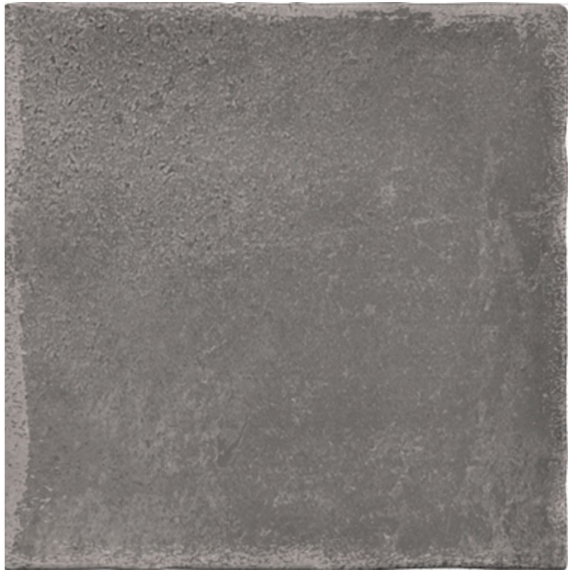

ARGILE DARK 100 X 100

Description

Argile is a stunning floor and wall tile range from Spain, in 100x100mm and 60x246mm format. A collection of 6 earthen colours that capture the character of hand-worked clays. Each colour comes with a variation of darker and lighter shades. It is a fantastic range for kitchen splashbacks, feature walls in bathrooms or commercial use like cafes and restaurants. As it is a porcelain range with R9 antislip standard, it is also great for all residential interior floor areas.

\$109.90 per m²
(incl GST)

Stock
High (100 m² - 200 m²)

Specifications

Finish:	MATT
Material:	PORCELAIN
Origin:	SPAIN
Size:	100 x 100
Antislip Rating:	R9
Variation:	2
Weight:	18.5 kg per m ²
Rectified:	No
Sealing Required:	No
Colour:	Black
m ² Per Box:	0.5
Tiles Per Pack:	50