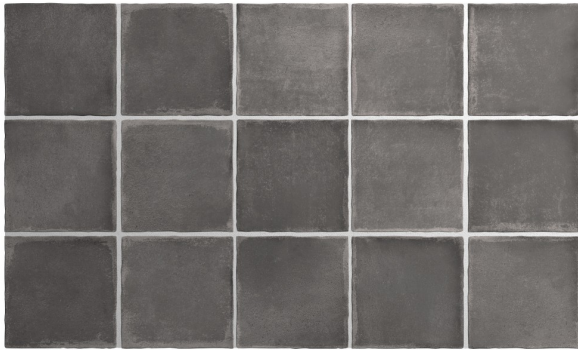

ARGILE DARK 100 X 100

Description

Argile is a stunning floor and wall tile range from Spain, in 100x100mm and 60x246mm format. A collection of 6 earthen colours that capture the character of hand-worked clays. Each colour comes with a variation of darker and lighter shades. It is a fantastic range for kitchen splashbacks, feature walls in bathrooms or commercial use like cafes and restaurants. As it is a porcelain range with R9 antislip standard, it is also great for all residential interior floor areas.

\$109.90 per m²
(incl GST)

Stock
High (100 m² - 200 m²)

Specifications

Finish:	MATT
Material:	PORCELAIN
Origin:	SPAIN
Size:	100 x 100
Antislip Rating:	R9
Variation:	2
Weight:	18.5 kg per m ²
Rectified:	No
Sealing Required:	No
Colour:	Black
m ² Per Box:	0.5
Tiles Per Pack:	50