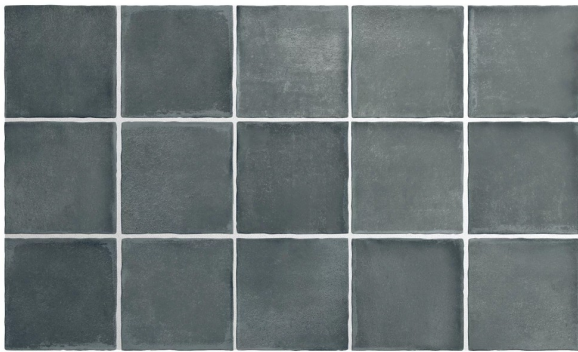

ARGILE GLACIER 100 X 100MM

Description

Argile is a stunning floor and wall tile range from Spain, in 100x100mm and 60x246mm format. A collection of 6 earthen colours that capture the character of hand-worked clays. Each colour comes with a variation of darker and lighter shades. It is a fantastic range for kitchen splashbacks, feature walls in bathrooms or commercial use like cafes and restaurants. As it is a porcelain range with R9 antislip standard, it is also great for all residential interior floor areas.

\$109.90 per m²
(incl GST)

Stock
Low (10 m² - 40 m²)

Specifications

Finish:	MATT
Material:	PORCELAIN
Origin:	SPAIN
Size:	100 x 100
Thickness:	8
Antislip Rating:	R10
Variation:	3
Weight:	18.5 kg per m ²
Rectified:	No
Sealing Required:	No
Colour:	Blue
m ² Per Box:	0.5
Tiles Per Pack:	50