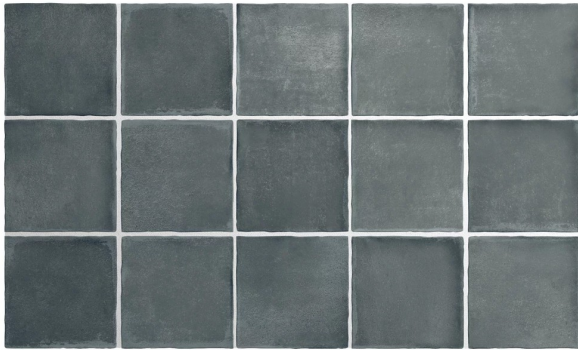

# ARGILE GLACIER 100 X 100MM

## Description

Argile is a stunning floor and wall tile range from Spain, in 100x100mm and 60x246mm format. A collection of 6 earthen colours that capture the character of hand-worked clays. Each colour comes with a variation of darker and lighter shades. It is a fantastic range for kitchen splashbacks, feature walls in bathrooms or commercial use like cafes and restaurants. As it is a porcelain range with R9 antislip standard, it is also great for all residential interior floor areas.

## Specifications

Finish:	MATT
Material:	PORCELAIN
Origin:	SPAIN
Size:	100 x 100
Variation:	2
Weight:	18.5 kg per m <sup>2</sup>
Rectified:	No
Sealing Required:	No
Colour:	Blue
m <sup>2</sup> Per Box:	0.5
Tiles Per Pack:	50