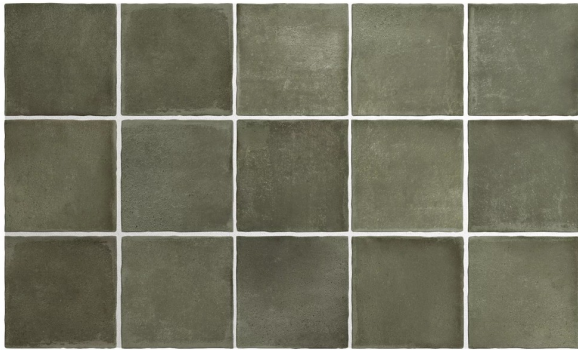

# ARGILE KHAKI 100 X 100

## Description

Argile is a stunning floor and wall tile range from Spain, in 100x100mm and 60x246mm format. A collection of 6 earthen colours that capture the character of hand-worked clays. Each colour comes with a variation of darker and lighter shades. It is a fantastic range for kitchen splashbacks, feature walls in bathrooms or commercial use like cafes and restaurants. As it is a porcelain range with R9 antislip standard, it is also great for all residential interior floor areas.

## Specifications

Finish:	MATT
Material:	PORCELAIN
Origin:	SPAIN
Size:	100 x 100
Thickness:	8
PEI:	3
Antislip Rating:	R10
Variation:	3
Weight:	18.5 kg per m <sup>2</sup>
Rectified:	No
Sealing Required:	No
Colour:	Green
m <sup>2</sup> Per Box:	0.5
Tiles Per Pack:	50