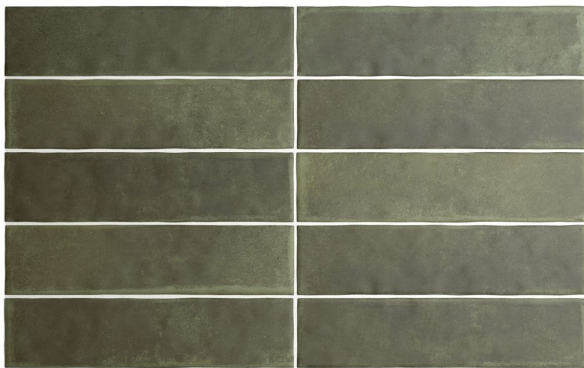

ARGILE KHAKI 60 X 246

Description

Argile is a stunning floor and wall tile range from Spain, in a 100x100mm and 60 x 246mm format. A collection of 6 earthen colours that capture the character of hand-worked clays. Each colour comes with a variation of darker and lighter shades. It is a fantastic range for kitchen splashbacks, feature walls in bathrooms or commercial use like cafes and restaurants. As it is a porcelain range with R9 antislip standard, it is also great for all residential interior floor areas.

\$109.90 per m²
(incl GST)

Out of Stock

Specifications

Finish:	MATT
Material:	PORCELAIN
Origin:	SPAIN
Size:	60 x 246
PEI:	3
Antislip Rating:	R9
Variation:	2
Weight:	18.5 kg per m ²
Rectified:	No
Sealing Required:	No
Colour:	Green
m ² Per Box:	0.5
Tiles Per Pack:	34