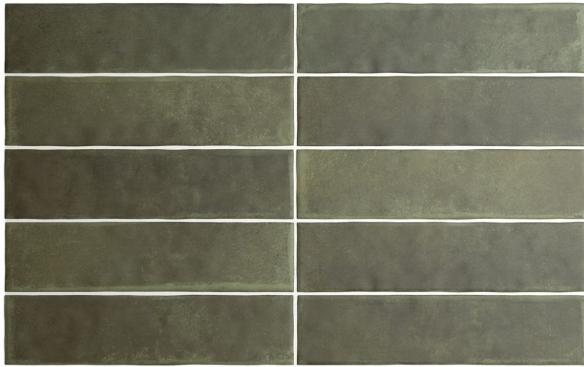

ARGILE KHAKI 60 X 246

Description

Argile is a stunning floor and wall tile range from Spain, in a 100x100mm and 60 x 246mm format. A collection of 6 earthen colours that capture the character of hand-worked clays. Each colour comes with a variation of darker and lighter shades. It is a fantastic range for kitchen splashbacks, feature walls in bathrooms or commercial use like cafes and restaurants. As it is a porcelain range with R9 antislip standard, it is also great for all residential interior floor areas.

~~\$109.90~~

\$87.92 per m2

(incl GST)

Stock

Low (10 m2 - 40 m2)

Specifications

Finish:	MATT
Material:	PORCELAIN
Origin:	SPAIN
Size:	60 x 246
PEI:	3
Antislip Rating:	R9
Variation:	2
Weight:	18.5 kg per m ²
Rectified:	No
Sealing Required:	No
Colour:	Green
m ² Per Box:	0.5
Tiles Per Pack:	34