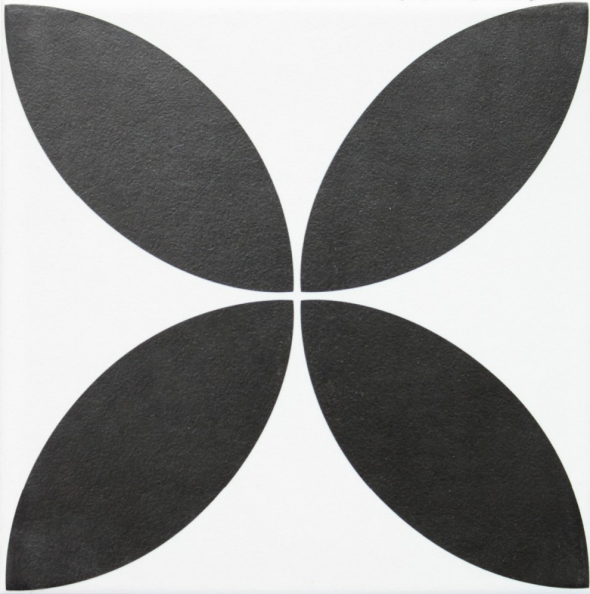

# ARTISAN DECO CINQUE 200 X 200

## Description

With a strong black and white graphic and distinctly pacific petal design, Artisan Deco Cinque is all about impact. Suitable for interior walls, and floors in residential spaces.

**\$69.90** per m<sup>2</sup>  
(incl GST)