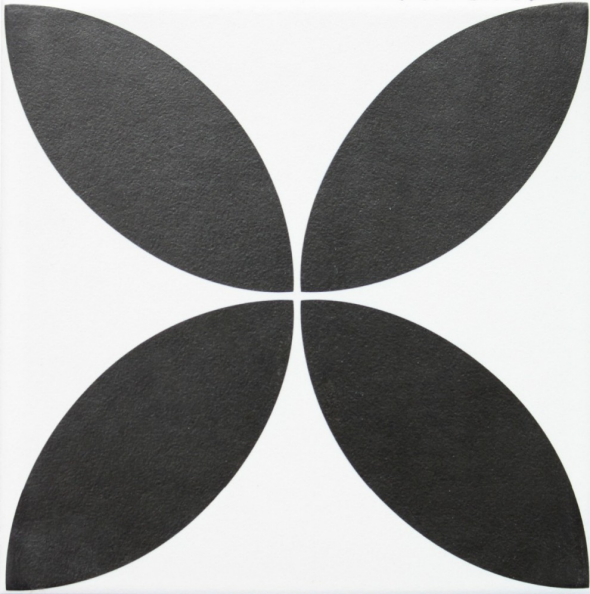

ARTISAN DECO CINQUE 200 X 200

Description

With a strong black and white graphic and distinctly pacific petal design, Artisan Deco Cinque is all about impact. Suitable for interior walls, and floors in residential spaces.

\$69.90 per m²
(incl GST)

Out of Stock

Specifications

Finish:	MATT
Material:	CERAMIC
Origin:	CHINA
Size:	200 x 200
PEI:	3
Antislip Rating:	Y
Variation:	2
Weight:	17.5 kg per m ²
Rectified:	No
Sealing Required:	No
Colour:	Grey
m ² Per Box:	1
Tiles Per Pack:	25