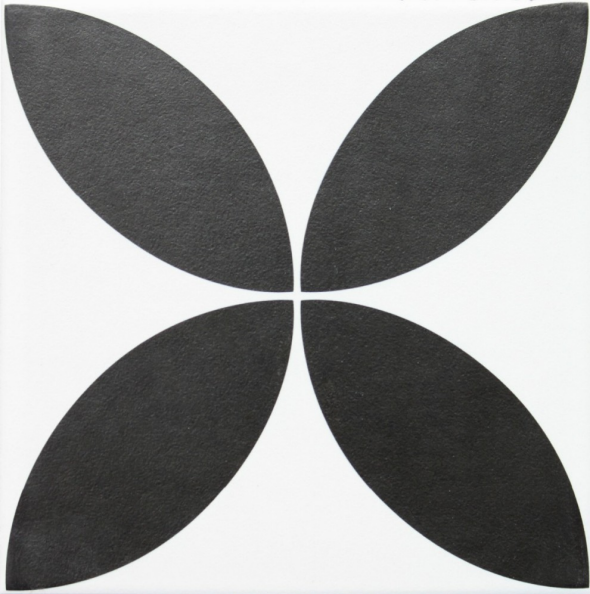

ARTISAN DECO CINQUE 200 X 200

Description

With a strong black and white graphic and distinctly pacific petal design, Artisan Deco Cinque is all about impact. Suitable for interior walls, and floors in residential spaces.

~~\$69.90~~
\$55.92 per m²
(incl GST)

Stock
Low (10 m² - 40 m²)

Specifications

Finish:	MATT
Material:	CERAMIC
Origin:	CHINA
Size:	200 x 200
PEI:	3
Antislip Rating:	Y
Variation:	2
Weight:	17.5 kg per m ²
Rectified:	No
Sealing Required:	No
Colour:	Grey
m ² Per Box:	1
Tiles Per Pack:	25