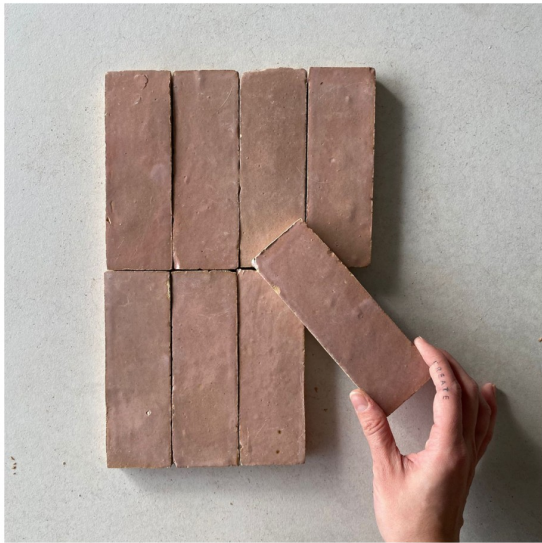

BEJMAT MOROCCAN PINK 50 X 150

Description

SOLD IN FULL BOXES ONLY.

Authentic Bejmat tiles are 100% handcrafted in Morocco using centuries old techniques. There will be noticeable variations in thickness, shade and size, which are inherent characteristics, along with surface imperfections and irregularities such as chips, tiny cracks, pen marks and warping which add to the rustic, organic nature. These are not considered defects...this is normal, and the absolute beauty of Bejmat. THE TILE DEPOT does not recommend using glazed tiles for floor use as they may chip with impact damage and scratch.

~~\$349.90~~

\$279.92 per m²

(incl GST)

Stock

High (100 m² - 200 m²)

Specifications

Finish:	GLOSS
Material:	ZELLIGE
Origin:	MOROCCO
Size:	50 x 150
Variation:	3
Weight:	30 kg per m ²
Rectified:	No
Sealing Required:	Yes
Colour:	Pink
m ² Per Box:	0.5
Tiles Per Pack:	68