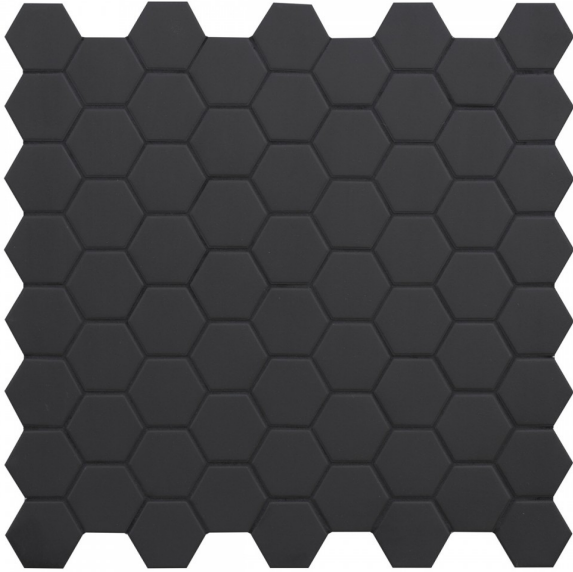

BETON BLACK SWAN HEX MOSAIC 316 X 316

Description

Part of the HEXA range, an inspired and thoughtful collection, Beton Hex Mosaics have a contemporary matt finish that feels luxe under hand or foot. Full-bodied porcelain, suitable for interior floors and walls in almost any residential and commercial space. Made in Italy using high level technology, these mosaics consist of 43x38mm chips on 316x316mm sheets.

\$39.90 each
(incl GST)

Specifications

Finish:	MATT
Material:	PORCELAIN
Origin:	ITALY
Size:	316 x 316
Thickness:	5
Antislip Rating:	R10
Weight:	1 kg each