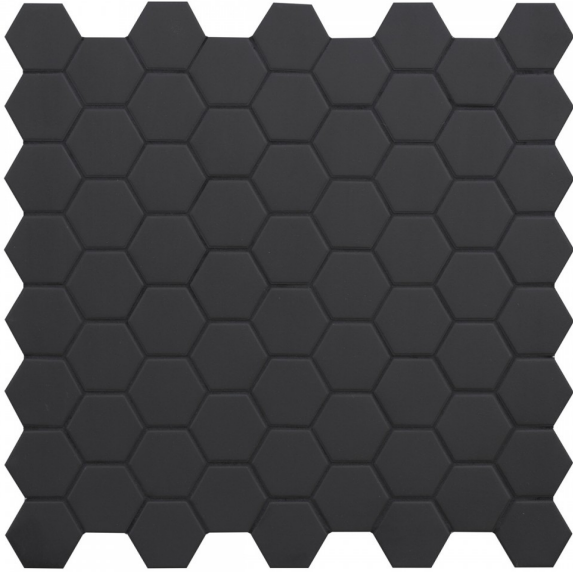

BETON BLACK SWAN HEX MOSAIC 316 X 316

Description

Part of the HEXA range, an inspired and thoughtful collection, Beton Hex Mosaics have a contemporary matt finish that feels luxe under hand or foot. Full-bodied porcelain, suitable for interior floors and walls in almost any residential and commercial space. Made in Italy using high level technology, these mosaics consist of 43x38mm chips on 316x316mm sheets.

\$39.90 each
(incl GST)

Specifications

Finish:	MATT
Material:	PORCELAIN
Origin:	ITALY
Size:	316 x 316
Antislip Rating:	R10
Weight:	1 kg each