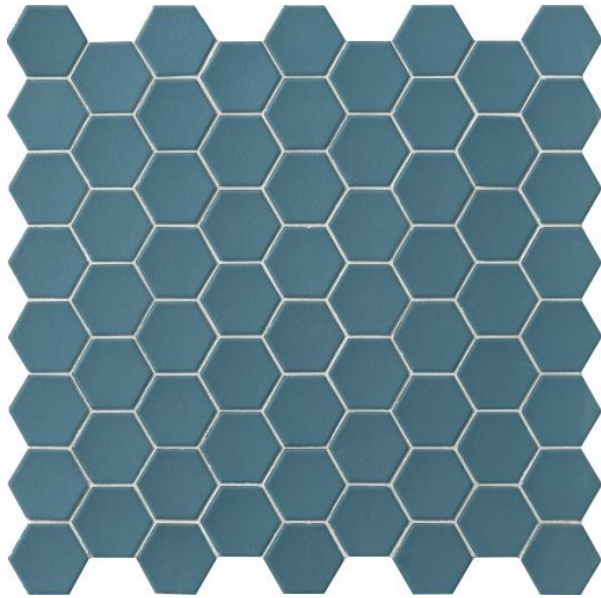

BETON STILL CADET BLUE HEX MOSAIC 316 X 316

Description

One of the latest colourways to join the Beton Still hexagonal collection is Beton Still Cadet Blue. This lovely blue porcelain mosaic has been inspired by the latest in Scandinavian design, bringing a lovely smooth matt finish, uniform colour and edgy hexagonally form to contemporary interiors. Fantastic for floors and walls in both residential and commercial spaces. Made in Italy using high level technology, these mosaics consist of 43x38mm chips on 316x316mm sheets.

\$39.90 each
(incl GST)

Specifications

| | |
|------------------|-----------|
| Finish: | MATT |
| Material: | PORCELAIN |
| Origin: | ITALY |
| Size: | 316 x 316 |
| Thickness: | 5 |
| Antislip Rating: | R10 |
| Weight: | 1 kg each |