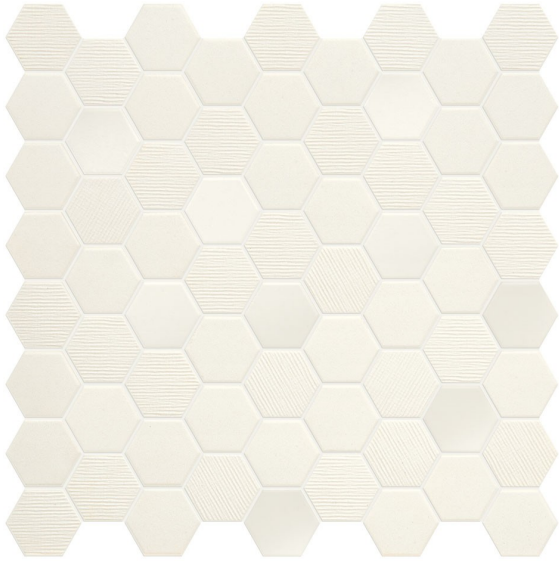

BETON STILL COTTON CANDY HEX MOASIC 316 X 316

Description

With its stunning mix of matt, gloss and fabric-textured finishes, Beton Still Hex Mosaic brings a unique textural element to both residential and commercial interiors. Available in five enchanting colours inspired by Scandinavian design. Full-bodied porcelain, suitable for interior floors and walls. Made in Italy using high level technology, these mosaics consist of 43x38mm chips on 316x316mm sheets.

\$39.90 each
(incl GST)

Specifications

Finish:	MATT
Material:	PORCELAIN
Origin:	ITALY
Size:	316 x 316
Thickness:	5
Antislip Rating:	R10
Weight:	1 kg each