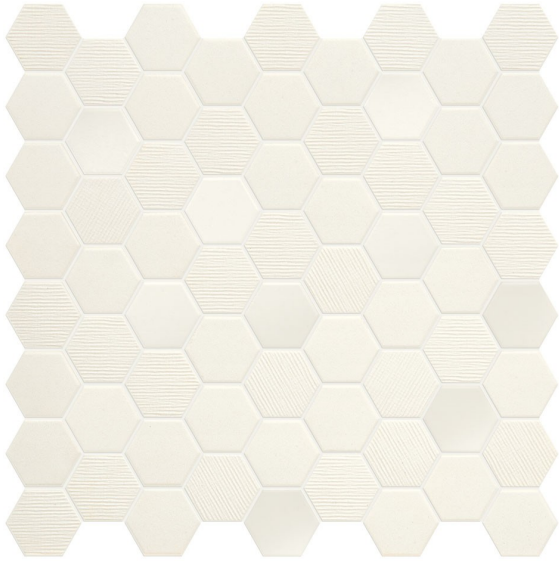

# BETON STILL COTTON CANDY HEX MOASIC 316 X 316

## Description

With its stunning mix of matt, gloss and fabric-textured finishes, Beton Still Hex Mosaic brings a unique textural element to both residential and commercial interiors. Available in five enchanting colours inspired by Scandinavian design. Full-bodied porcelain, suitable for interior floors and walls. Made in Italy using high level technology, these mosaics consist of 43x38mm chips on 316x316mm sheets.

## Specifications

Finish:	MATT
Material:	PORCELAIN
Origin:	ITALY
Size:	316 x 316
Antislip Rating:	R10
Weight:	1 kg each