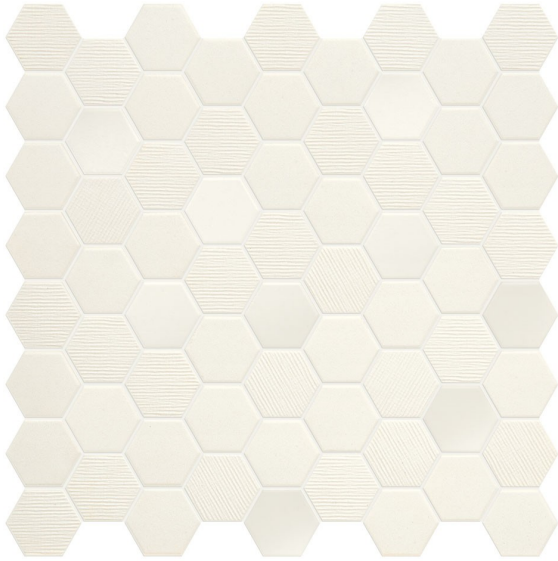

BETON STILL COTTON CANDY HEX MOASIC 316 X 316

Description

With its stunning mix of matt, gloss and fabric-textured finishes, Beton Still Hex Mosaic brings a unique textural element to both residential and commercial interiors. Available in five enchanting colours inspired by Scandinavian design. Full-bodied porcelain, suitable for interior floors and walls. Made in Italy using high level technology, these mosaics consist of 43x38mm chips on 316x316mm sheets.

~~\$39.90~~
\$31.92 each
(incl GST)

Specifications

Finish:	MATT
Material:	PORCELAIN
Origin:	ITALY
Size:	316 x 316
Antislip Rating:	R10
Weight:	1 kg each