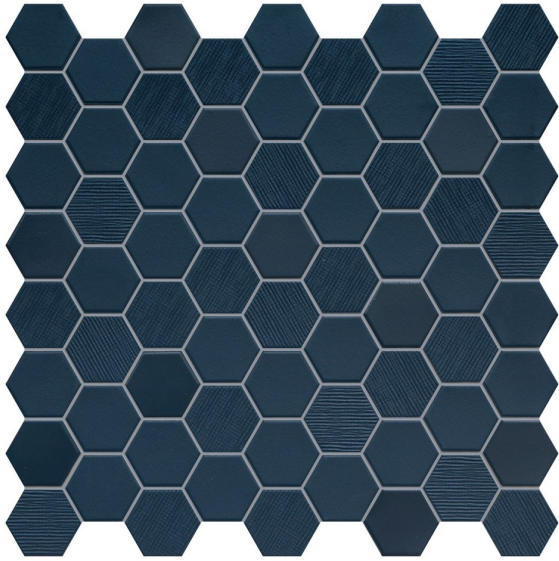

BETON STILL DEEP NAVY HEX MOSAIC 316 X 316

Description

With its stunning mix of matt, gloss and fabric-textured finishes, Beton Still Hex Mosaic brings a unique textural element to both residential and commercial interiors. Available in five enchanting colours inspired by Scandinavian design. Full-bodied porcelain, suitable for interior floors and walls. Made in Italy using high level technology, these mosaics consist of 43x38mm chips on 316x316mm sheets.

\$39.90 each
(incl GST)

Specifications

Finish:	MATT
Material:	PORCELAIN
Origin:	ITALY
Size:	316 x 316
Thickness:	5
Antislip Rating:	R10
Weight:	1 kg each