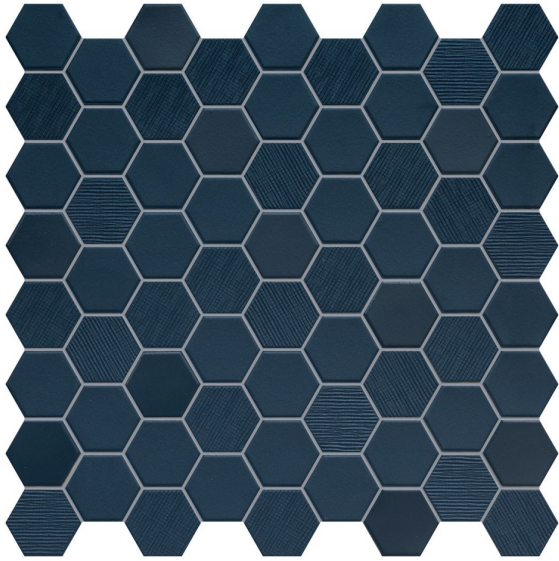

BETON STILL DEEP NAVY HEX MOSAIC 316 X 316

Description

With its stunning mix of matt, gloss and fabric-textured finishes, Beton Still Hex Mosaic brings a unique textural element to both residential and commercial interiors. Available in five enchanting colours inspired by Scandinavian design. Full-bodied porcelain, suitable for interior floors and walls. Made in Italy using high level technology, these mosaics consist of 43x38mm chips on 316x316mm sheets.

~~\$39.90~~
\$31.92 each
(incl GST)

Specifications

Finish:	MATT
Material:	PORCELAIN
Origin:	ITALY
Size:	316 x 316
Antislip Rating:	R10
Weight:	1 kg each