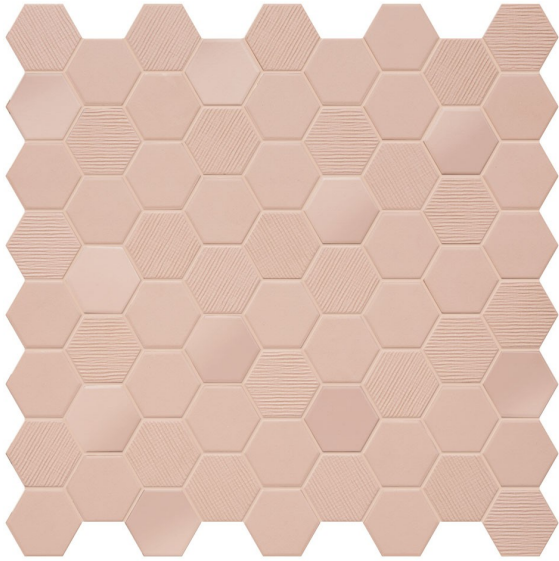

BETON STILL ROSY BLUSH HEX MOSAIC 316 X 316

Description

With its stunning mix of matt, gloss and fabric-textured finishes, Beton Still Hex Mosaic brings a unique textural element to both residential and commercial interiors. Available in five enchanting colours inspired by Scandinavian design. Full-bodied porcelain, suitable for interior floors and walls. Made in Italy using high level technology, these mosaics consist of 43x38mm chips on 316x316mm sheets.

~~\$39.90~~
\$31.92 each
(incl GST)

Specifications

Finish:	MATT
Material:	PORCELAIN
Origin:	ITALY
Size:	316 x 316
Antislip Rating:	R10
Variation:	2
Weight:	1 kg each
Rectified:	Yes
Sealing Required:	No
Colour:	Pink