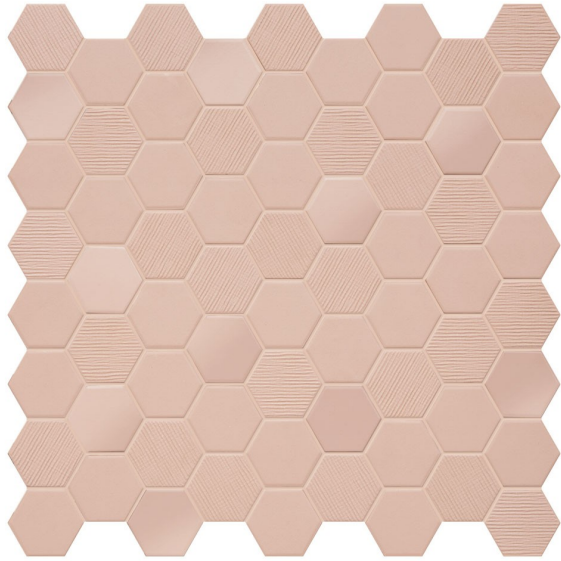

# BETON STILL ROSY BLUSH HEX MOSAIC 316 X 316

## Description

With its stunning mix of matt, gloss and fabric-textured finishes, Beton Still Hex Mosaic brings a unique textural element to both residential and commercial interiors. Available in five enchanting colours inspired by Scandinavian design. Full-bodied porcelain, suitable for interior floors and walls. Made in Italy using high level technology, these mosaics consist of 43x38mm chips on 316x316mm sheets.

## Specifications

Finish:	MATT
Material:	PORCELAIN
Origin:	ITALY
Size:	316 x 316
Thickness:	5
Antislip Rating:	R10
Variation:	2
Weight:	1 kg each
Rectified:	Yes
Sealing Required:	No
Colour:	Pink