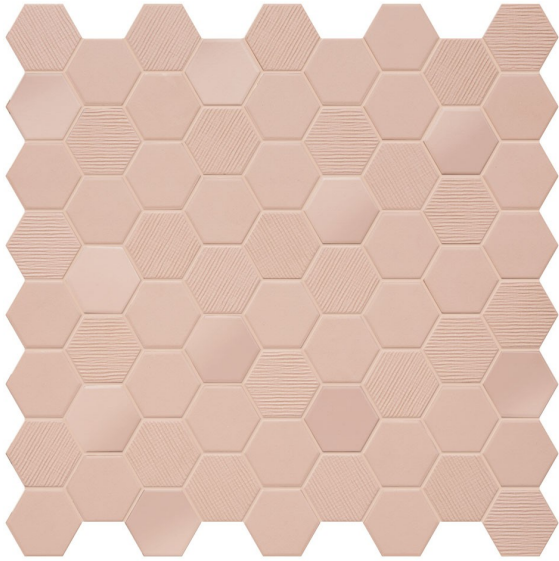

BETON STILL ROSY BLUSH HEX MOSAIC 316 X 316

Description

With its stunning mix of matt, gloss and fabric-textured finishes, Beton Still Hex Mosaic brings a unique textural element to both residential and commercial interiors. Available in five enchanting colours inspired by Scandinavian design. Full-bodied porcelain, suitable for interior floors and walls. Made in Italy using high level technology, these mosaics consist of 43x38mm chips on 316x316mm sheets.

~~\$39.90~~

\$31.92 each

(incl GST)

Specifications

Finish:	MATT
Material:	PORCELAIN
Origin:	ITALY
Size:	316 x 316
Antislip Rating:	R10
Variation:	2
Weight:	1 kg each
Rectified:	Yes
Sealing Required:	No
Colour:	Pink