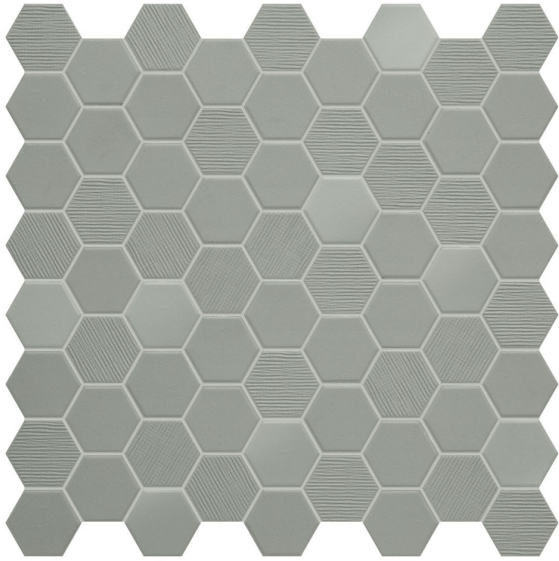

# BETON STILL WILD SAGE HEX MOSAIC 316 X 316

## Description

With its stunning mix of matt, gloss and fabric-textured finishes, Beton Still Hex Mosaic brings a unique textural element to both residential and commercial interiors. Available in five enchanting colours inspired by Scandinavian design. Full-bodied porcelain, suitable for interior floors and walls. Made in Italy using high level technology, these mosaics consist of 43x38mm chips on 316x316mm sheets.

## Specifications

Finish:	MATT
Material:	PORCELAIN
Origin:	ITALY
Size:	316 x 316
Thickness:	5
Antislip Rating:	R10
Variation:	2
Weight:	1 kg each
Rectified:	Yes
Sealing Required:	No
Colour:	Green