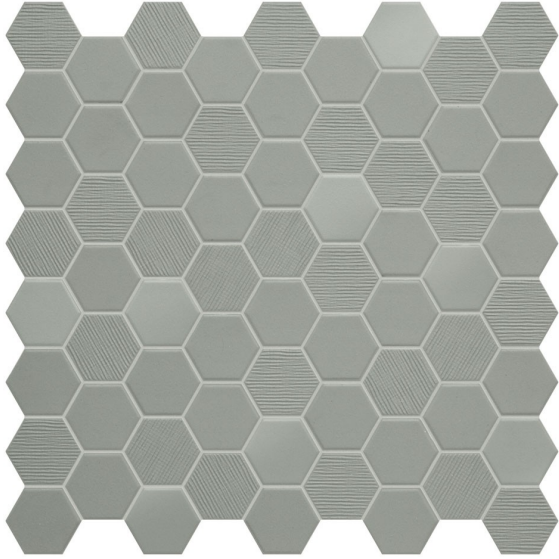

BETON STILL WILD SAGE HEX MOSAIC 316 X 316

Description

With its stunning mix of matt, gloss and fabric-textured finishes, Beton Still Hex Mosaic brings a unique textural element to both residential and commercial interiors. Available in five enchanting colours inspired by Scandinavian design. Full-bodied porcelain, suitable for interior floors and walls. Made in Italy using high level technology, these mosaics consist of 43x38mm chips on 316x316mm sheets.

\$39.90 each
(incl GST)

Specifications

Finish:	MATT
Material:	PORCELAIN
Origin:	ITALY
Size:	316 x 316
Antislip Rating:	R10
Variation:	2
Weight:	1 kg each
Rectified:	Yes
Sealing Required:	No
Colour:	Green