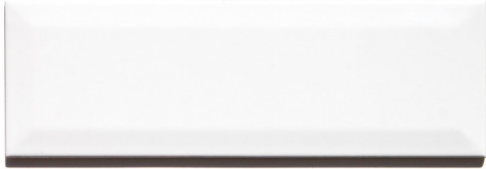

# BEVELLED WHITE GLOSS WALL TILE 100 X 300

## Description

White subway tile, with bevelled edges and a gloss surface. Glazed ceramic, suitable for interior walls. Also available in other sizes.

**\$54.90** per m<sup>2</sup>  
(incl GST)

**Stock**  
Medium (40 m<sup>2</sup> - 100 m<sup>2</sup>)

## Specifications

Finish:	GLOSS
Material:	CERAMIC
Size:	100 x 300
Thickness:	7
Weight:	14.22 kg per m <sup>2</sup>
Rectified:	No
Sealing Required:	No
Colour:	White
m <sup>2</sup> Per Box:	1.2
Tiles Per Pack:	40