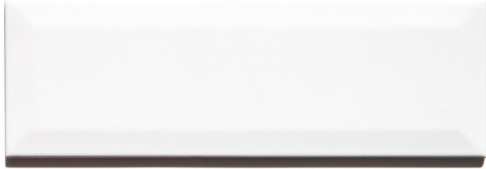

# BEVELLED WHITE GLOSS WALL TILE 100 X 300

## Description

White subway tile, with bevelled edges and a gloss surface. Glazed ceramic, suitable for interior walls. Also available in other sizes.

**\$54.90** per m<sup>2</sup>  
(incl GST)

**Stock**  
High (100 m<sup>2</sup> - 200 m<sup>2</sup>)

## Specifications

|                         |                             |
|-------------------------|-----------------------------|
| Finish:                 | GLOSS                       |
| Material:               | CERAMIC                     |
| Size:                   | 100 x 300                   |
| Weight:                 | 14.22 kg per m <sup>2</sup> |
| Rectified:              | No                          |
| Sealing Required:       | No                          |
| Colour:                 | White                       |
| m <sup>2</sup> Per Box: | 1.2                         |
| Tiles Per Pack:         | 40                          |