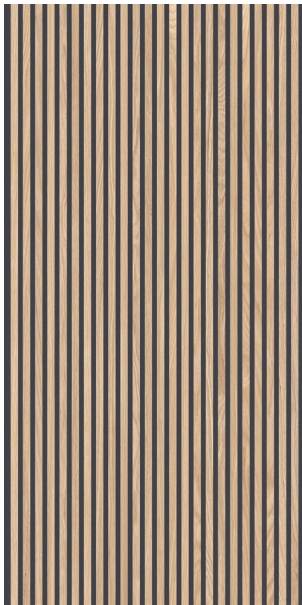

CANNE ECRU BLACK 598 X 1197

Description

CANNE is a stunning glazed porcelain stoneware that takes its inspiration from slat wood walls. 3-dimensional grooves run the entire length of each tile, creating an undulating surface that varies in thickness and alternates the intensity of the colour.

A beautiful, realistic and low maintenance slat wood design suitable for walls. Stocked in two colourways in a versatile 600x1200mm format.

~~\$164.90~~
\$131.92 per m²
(incl GST)

Stock
Medium (40 m² - 100 m²)

Specifications

Finish:	MATT
Material:	PORCELAIN
Origin:	Italy
Size:	598 x 1197
Variation:	2
Weight:	20 kg per m ²
Rectified:	Yes
Sealing Required:	No
Colour:	Beige
m ² Per Box:	1.44
Tiles Per Pack:	2