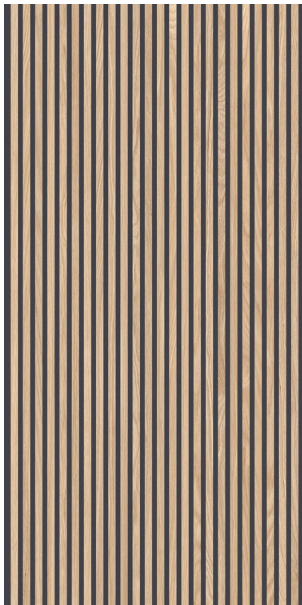

CANNE ECRU BLACK 598 X 1197

Description

CANNE is a stunning glazed porcelain stoneware that takes its inspiration from slat wood walls.

3-dimensional grooves run the entire length of each tile, creating an undulating surface that varies in thickness and alternates the intensity of the colour.

A beautiful, realistic and low maintenance slat wood design suitable for walls. Stocked in two colourways in a versatile 600x1200mm format.

\$164.90 per m²
(incl GST)

Stock
High (100 m² - 200 m²)

Specifications

Finish:	MATT
Material:	PORCELAIN
Origin:	Italy
Size:	598 x 1197
Variation:	2
Weight:	20 kg per m ²
Rectified:	Yes
Sealing Required:	No
Colour:	Beige
m ² Per Box:	1.44
Tiles Per Pack:	2