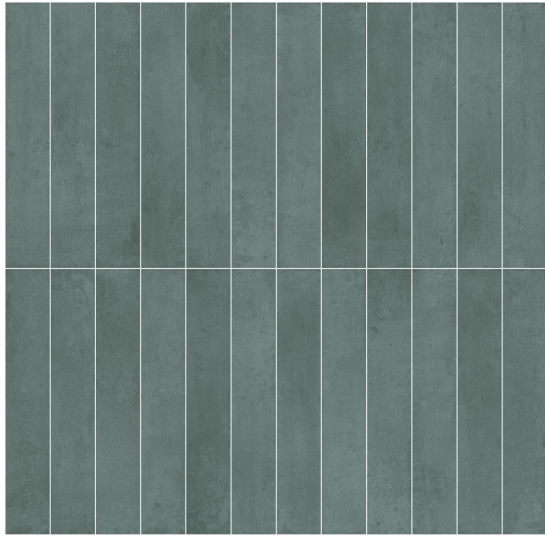

CAPRI FERN GREEN MATT 50 X 300

Description

Capri is a stunning wall tile range, available in vibrant colours. Designed in a sleek 50x300mm format, each colour features a moderate shade variation for a dynamic, eye-catching effect. Fantastic for kitchen splashbacks, feature walls in bathrooms or commercial use like cafes and restaurants.

\$69.90 per m²
(incl GST)

Stock
Very High (200+ m²)

Specifications

Finish:	MATT
Material:	CERAMIC
Origin:	VIETNAM
Size:	50 x 300
Thickness:	6
Variation:	2
Weight:	13 kg per m ²
Rectified:	No
Sealing Required:	No
Colour:	Green
m ² Per Box:	1.5
Tiles Per Pack:	100