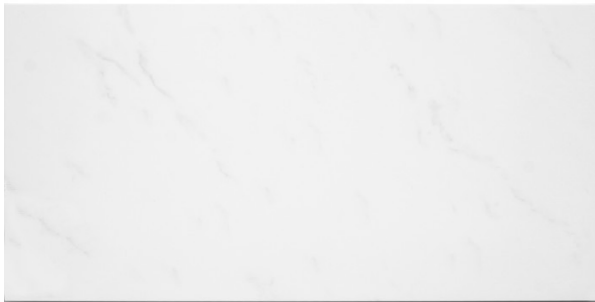

CARRARA STARTILES WALL TILE 300 X 600

Description

Gloss wall tile with a subtle carrara marble design. Glazed ceramic with rectified edges, suitable for interior walls.

~~\$49.90~~
\$39.92 per m²
(incl GST)

Stock
Medium (40 m² - 100 m²)

Specifications

Finish:	GLOSS
Material:	CERAMIC
Origin:	CHINA
Size:	300 x 600
Weight:	19.65 kg per m ²
Rectified:	Yes
Sealing Required:	No
Colour:	White
m ² Per Box:	1.44
Tiles Per Pack:	8