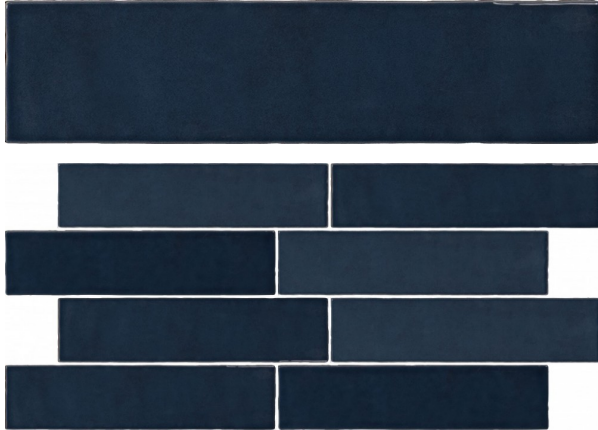

CASABLANCA NAVY BLUE 58 X 242

Description

Casablanca is a stunning wall tile range that comes in 2 sizes, 58x242 and 120x120. Available in vibrant bright colours. Each colour comes with a shade variation containing 3 light, 3 mid and 3 dark shades. It is a fantastic range for kitchen splashbacks, feature walls in bathrooms or commercial use like cafes and restaurants.

\$61.90 per m²
(incl GST)

Out of Stock

Specifications

Finish:	GLOSS
Material:	Ceramic
Origin:	CHINA
Size:	58 x 242
Thickness:	7
Variation:	3
Weight:	13.7 kg per m ²
Rectified:	No
Sealing Required:	No
Colour:	Blue
m ² Per Box:	0.983
Tiles Per Pack:	70