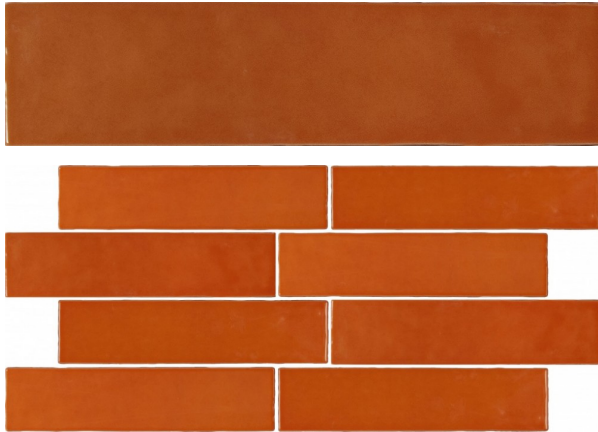

# CASABLANCA ORANGE 58 X 242

## Description

Casablanca is a stunning wall tile range that comes in 2 sizes, 58x242 and 120x120. Available in vibrant bright colours. Each colour comes with a shade variation containing 3 light, 3 mid and 3 dark shades. It is a fantastic range for kitchen splashbacks, feature walls in bathrooms or commercial use like cafes and restaurants.

## Specifications

Finish:	GLOSS
Material:	Ceramic
Origin:	CHINA
Size:	58 x 242
Variation:	3
Weight:	13.7 kg per m <sup>2</sup>
Rectified:	No
Sealing Required:	No
Colour:	Orange
m <sup>2</sup> Per Box:	0.983
Tiles Per Pack:	70