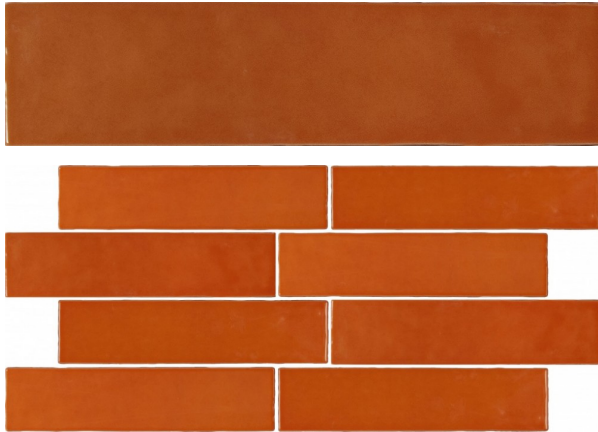

CASABLANCA ORANGE 58 X 242

Description

Casablanca is a stunning wall tile range that comes in 2 sizes, 58x242 and 120x120. Available in vibrant bright colours. Each colour comes with a shade variation containing 3 light, 3 mid and 3 dark shades. It is a fantastic range for kitchen splashbacks, feature walls in bathrooms or commercial use like cafes and restaurants.

\$61.90 per m²
(incl GST)

Out of Stock

Specifications

Finish:	GLOSS
Material:	Ceramic
Origin:	CHINA
Size:	58 x 242
Variation:	3
Weight:	13.7 kg per m ²
Rectified:	No
Sealing Required:	No
Colour:	Orange
m ² Per Box:	0.983
Tiles Per Pack:	70