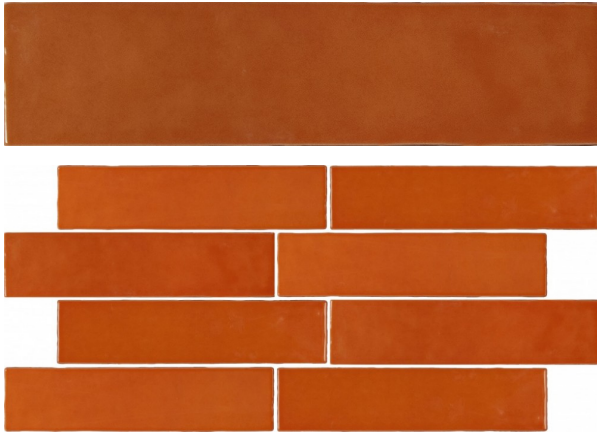

# CASABLANCA ORANGE 58 X 242

## Description

Casablanca is a stunning wall tile range that comes in 2 sizes, 58x242 and 120x120. Available in vibrant bright colours. Each colour comes with a shade variation containing 3 light, 3 mid and 3 dark shades. It is a fantastic range for kitchen splashbacks, feature walls in bathrooms or commercial use like cafes and restaurants.

## Specifications

Finish:	GLOSS
Material:	Ceramic
Origin:	CHINA
Size:	58 x 242
Thickness:	7
Variation:	3
Weight:	13.7 kg per m <sup>2</sup>
Rectified:	No
Sealing Required:	No
Colour:	Orange
m <sup>2</sup> Per Box:	0.983
Tiles Per Pack:	70