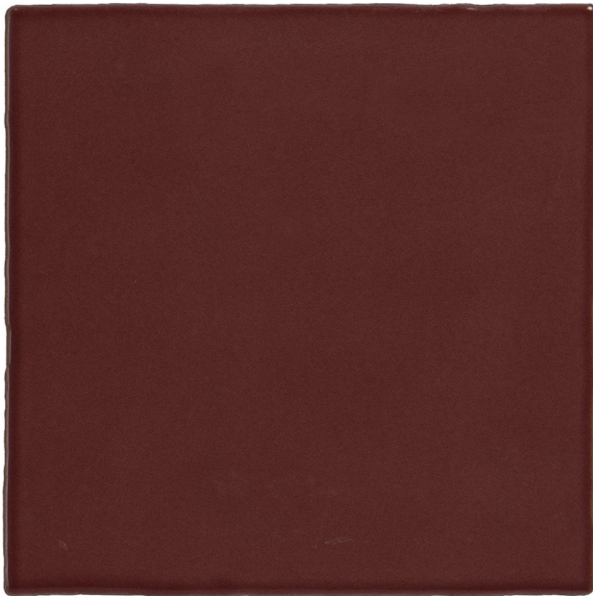

CASABLANCA RED 120 X 120

Description

Casablanca is a stunning wall tile range that comes in 2 sizes, 58x242 and 120x120. Available in vibrant bright colours. Each colour comes with a shade variation containing 3 light, 3 mid and 3 dark shades. It is a fantastic range for kitchen splashbacks, feature walls in bathrooms or commercial use like cafes and restaurants.

~~\$61.90~~
\$30.95 per m²
(incl GST)

Stock
High (100 m² - 200 m²)

Specifications

Finish:	GLOSS
Material:	Ceramic
Origin:	CHINA
Size:	120 x 120
Variation:	3
Weight:	14.3 kg per m ²
Rectified:	No
Sealing Required:	No
Colour:	Red
m ² Per Box:	1.152
Tiles Per Pack:	80