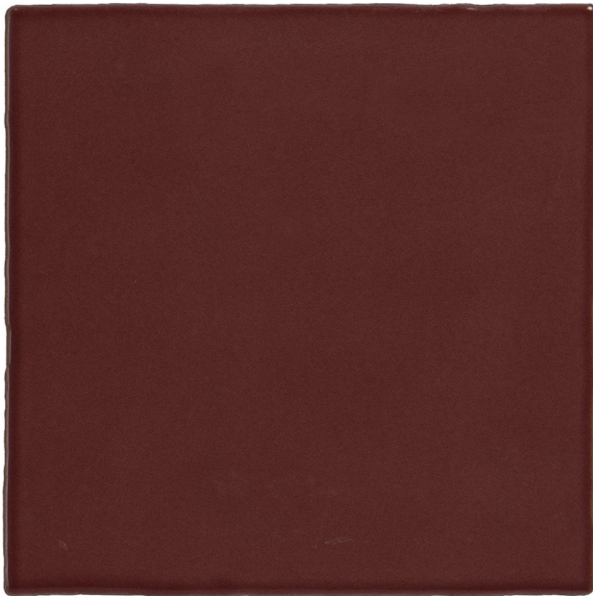

CASABLANCA RED 120 X 120

Description

Casablanca is a stunning wall tile range that comes in 2 sizes, 58x242 and 120x120. Available in vibrant bright colours. Each colour comes with a shade variation containing 3 light, 3 mid and 3 dark shades. It is a fantastic range for kitchen splashbacks, feature walls in bathrooms or commercial use like cafes and restaurants.

\$61.90 per m²
(incl GST)

Stock
High (100 m² - 200 m²)

Specifications

Finish:	GLOSS
Material:	Ceramic
Origin:	CHINA
Size:	120 x 120
Variation:	3
Weight:	14.3 kg per m ²
Rectified:	No
Sealing Required:	No
Colour:	Red
m ² Per Box:	1.152
Tiles Per Pack:	80