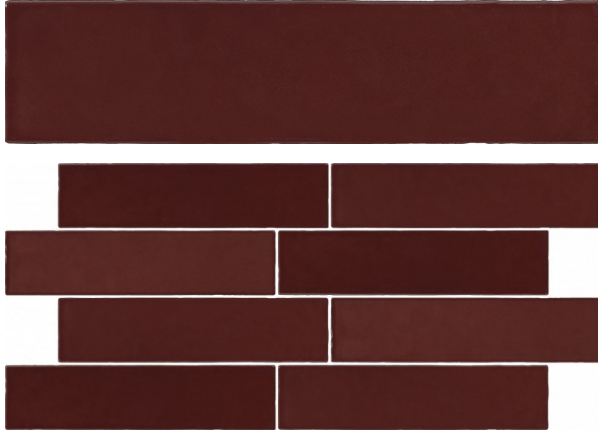

# CASABLANCA RED 58 X 242

## Description

Casablanca is a stunning wall tile range that comes in 2 sizes, 58x242 and 120x120. Available in vibrant bright colours. Each colour comes with a shade variation containing 3 light, 3 mid and 3 dark shades. It is a fantastic range for kitchen splashbacks, feature walls in bathrooms or commercial use like cafes and restaurants.