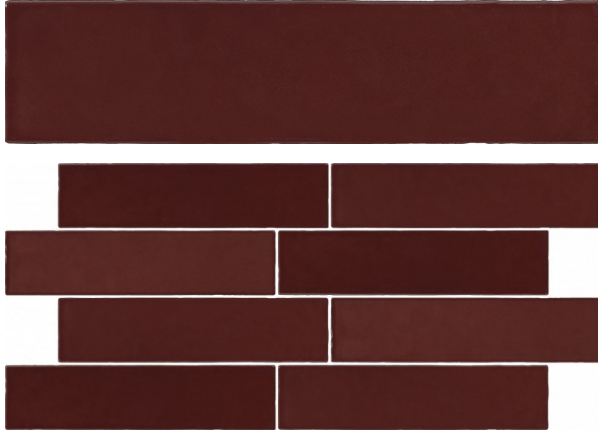

CASABLANCA RED 58 X 242

Description

Casablanca is a stunning wall tile range that comes in 2 sizes, 58x242 and 120x120. Available in vibrant bright colours. Each colour comes with a shade variation containing 3 light, 3 mid and 3 dark shades. It is a fantastic range for kitchen splashbacks, feature walls in bathrooms or commercial use like cafes and restaurants.

\$61.90 per m²
(incl GST)

Stock
Very High (200+ m²)

Specifications

Finish:	GLOSS
Material:	Ceramic
Origin:	CHINA
Size:	58 x 242
Variation:	3
Weight:	13.7 kg per m ²
Rectified:	No
Sealing Required:	No
Colour:	Red
m ² Per Box:	0.983
Tiles Per Pack:	70