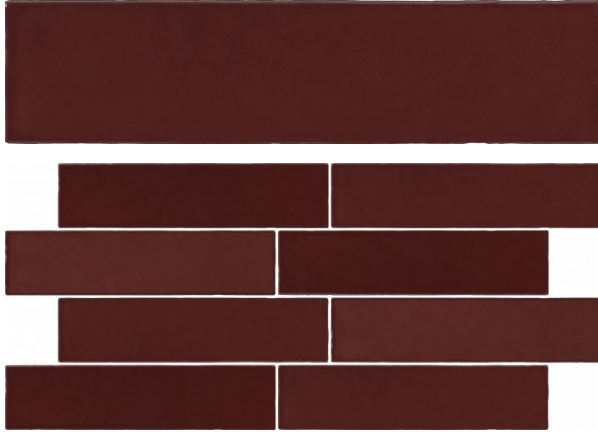

CASABLANCA RED 58 X 242

Description

Casablanca is a stunning wall tile range that comes in 2 sizes, 58x242 and 120x120. Available in vibrant bright colours. Each colour comes with a shade variation containing 3 light, 3 mid and 3 dark shades. It is a fantastic range for kitchen splashbacks, feature walls in bathrooms or commercial use like cafes and restaurants.

\$61.90 per m²
(incl GST)

Stock
High (100 m² - 200 m²)

Specifications

Finish:	GLOSS
Material:	Ceramic
Origin:	CHINA
Size:	58 x 242
Thickness:	7
Variation:	3
Weight:	13.7 kg per m ²
Rectified:	No
Sealing Required:	No
Colour:	Red
m ² Per Box:	0.983
Tiles Per Pack:	70