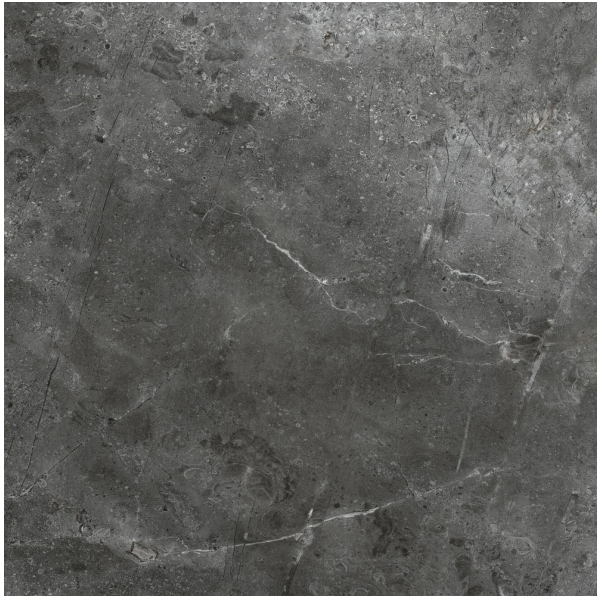

CASHMERE NERO MICROTEC 600 X 600

Description

A fantastic range with In & Out technology, suitable for both indoor and outdoor uses. Available in 4 colours, Grey, Nero, Oyster and White. Cashmere delivers a very smooth feel on the surface, a perfect choice for bathroom, kitchen and laundry. But it achieves an unbelievably high anti-slip level in wet conditions, suits for outdoor areas. It is the best choice to deliver a consistent indoor - outdoor flow for your house.

\$69.90 per m²
(incl GST)

Stock
High (100 m² - 200 m²)

Specifications

Finish:	MATT
Material:	PORCELAIN
Origin:	CHINA
Size:	600 x 600
Thickness:	10
Antislip Rating:	W
Variation:	3
Weight:	22 kg per m ²
Rectified:	Yes
Sealing Required:	No
Colour:	Black
m ² Per Box:	1.44
Tiles Per Pack:	4