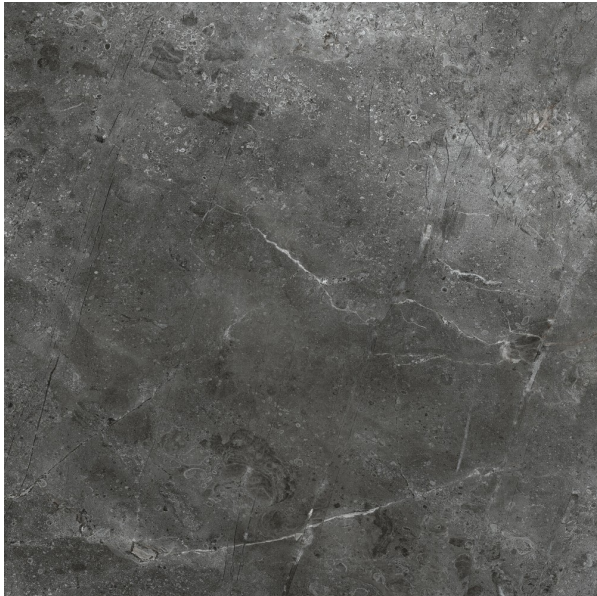

CASHMERE NERO MICROTEC 600 X 600

Description

A fantastic range with In & Out technology, suitable for both indoor and outdoor uses. Available in 4 colours, Grey, Nero, Oyster and White. Cashmere delivers a very smooth feel on the surface, a perfect choice for bathroom, kitchen and laundry. But it achieves an unbelievably high anti-slip level in wet conditions, suits for outdoor areas. It is the best choice to deliver a consistent indoor - outdoor flow for your house.

~~\$69.90~~
\$55.92 per m²
(incl GST)

Stock
Very High (200+ m²)

Specifications

Finish:	MATT
Material:	PORCELAIN
Origin:	CHINA
Size:	600 x 600
Antislip Rating:	W
Variation:	3
Weight:	22 kg per m ²
Rectified:	Yes
Sealing Required:	No
Colour:	Black
m ² Per Box:	1.44
Tiles Per Pack:	4