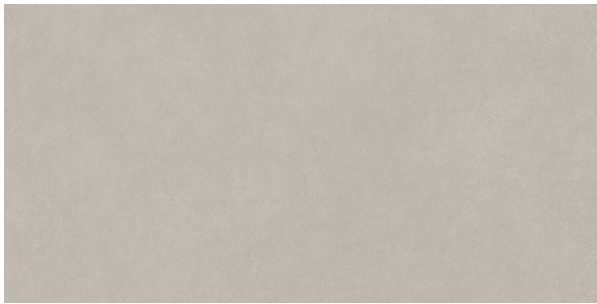

# CEMENT VIBES BETON RESIN NAT 597X1197

## Description

Inspired by the timeless appeal of concrete, the Cement Vibes collection brings a contemporary twist to this classic material. Featuring a resin finish, it offers a sleek, uniform look with a smooth, modern feel. Available in two sophisticated shades Calce and Beton and a striking 600x1200mm format, Cement Vibes delivers seamless elegance for any interior space. Elevate your design further with matching 3D decorative tiles, adding depth and texture to your walls.

## Specifications

Finish:	Matt
Material:	Porcelain
Origin:	ITALY
Size:	597 x 1197
Thickness:	8.5
Antislip Rating:	R10
Variation:	2
Weight:	20 kg per m <sup>2</sup>
Rectified:	Yes
Sealing Required:	No
Colour:	Taupe
m <sup>2</sup> Per Box:	1.44
Tiles Per Pack:	2