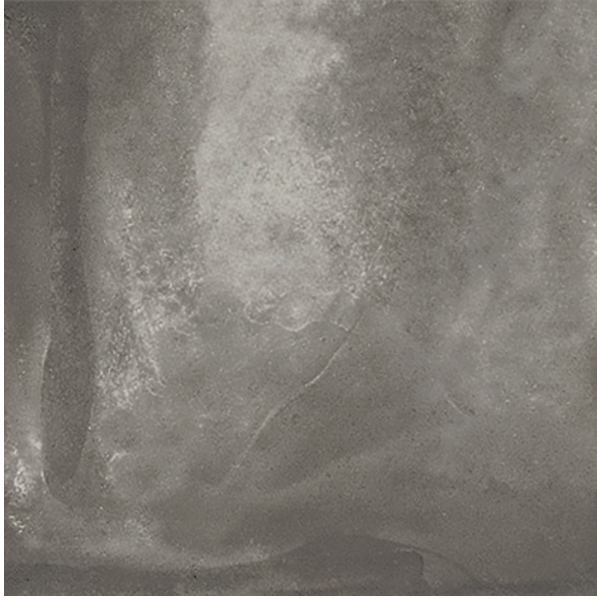

# CEMENT WASH DARK GREY 600 X 600

## Description

Cement Wash Dark Grey is a concrete effect glazed tile, with a matt finish for that authentic stone-concrete feel. Suitable for all residential interiors, both floors and walls, Cement Wash is an excellent concrete replica with all the durability of ceramic stoneware.

## Specifications

Finish:	MATT
Material:	CERAMIC
Origin:	CHINA
Size:	600 x 600
Thickness:	10
Antislip Rating:	Z
Variation:	3
Weight:	21.88 kg per m <sup>2</sup>
Rectified:	Yes
Sealing Required:	No
Colour:	Grey
m <sup>2</sup> Per Box:	1.44
Tiles Per Pack:	4