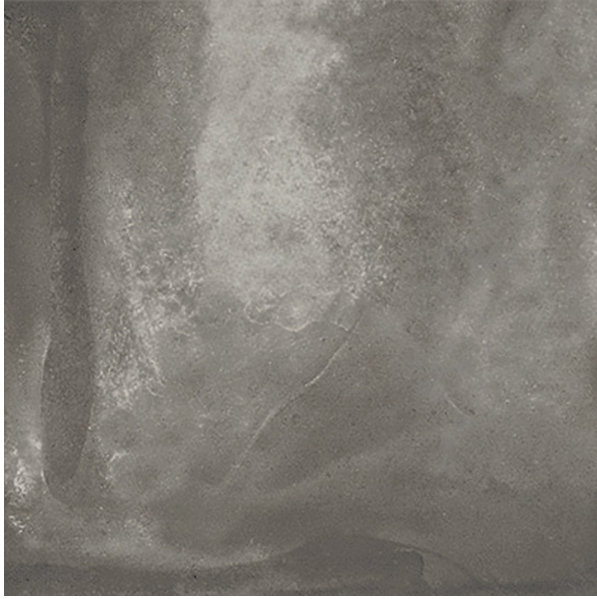

CEMENT WASH DARK GREY 600 X 600

Description

Cement Wash Dark Grey is a concrete effect glazed tile, with a matt finish for that authentic stone-concrete feel. Suitable for all residential interiors, both floors and walls, Cement Wash is an excellent concrete replica with all the durability of ceramic stoneware.

\$56.90 per m²
(incl GST)

Stock
Very High (200+ m²)

Specifications

Finish:	MATT
Material:	CERAMIC
Origin:	CHINA
Size:	600 x 600
Antislip Rating:	Z
Variation:	3
Weight:	21.88 kg per m ²
Rectified:	Yes
Sealing Required:	No
Colour:	Grey
m ² Per Box:	1.44
Tiles Per Pack:	4