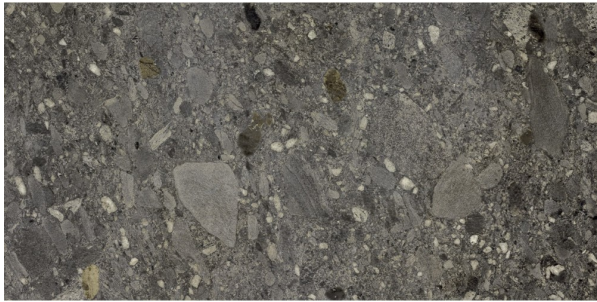

# CEPPO NERO 597 X 1195

## Description

Ceppo porcelain is a fabulous interpretation of a naturally occurring terrazzo known as Ceppo Di Gre. Ceppo porcelain brings this beautiful stone aesthetic into our interiors in four magnificent colourways and a large 600x1200mm format. A really impressive and compelling collection. Available in 4 colourways: Avorio, Sabbia, Nero and Verde. Full body, V2 variation, R10 antislip, suitable for interior floors and walls.

## Specifications

Finish:	Matt
Material:	Porcelain
Origin:	ITALY
Size:	597 x 1195
PEI:	4
Antislip Rating:	R10
Variation:	2
Weight:	20 kg per m <sup>2</sup>
Rectified:	Yes
Sealing Required:	No
Colour:	Charcoal
m <sup>2</sup> Per Box:	1.44
Tiles Per Pack:	2