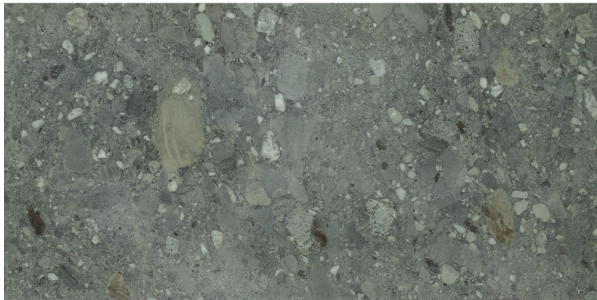

CEPPO VERDE 597 X 1195

Description

Ceppo porcelain is a fabulous interpretation of a naturally occurring terrazzo known as Ceppo Di Gre. Ceppo porcelain brings this beautiful stone aesthetic into our interiors in four magnificent colourways and a large 600x1200mm format. A really impressive and compelling collection. Available in 4 colourways: Avorio, Sabbia, Nero and Verde. Full body, V2 variation, R10 antislip, suitable for interior floors and walls.

\$129.90 per m²
(incl GST)

Stock
Low (10 m² - 40 m²)

Specifications

Finish:	Matt
Material:	Porcelain
Origin:	ITALY
Size:	597 x 1195
PEI:	4
Antislip Rating:	R10
Variation:	3
Weight:	20 kg per m ²
Rectified:	Yes
Sealing Required:	No
Colour:	Green
m ² Per Box:	1.44
Tiles Per Pack:	2