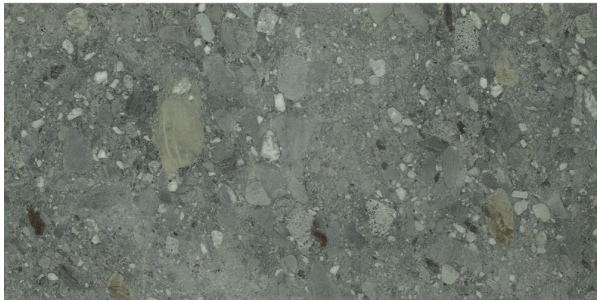

CEPPO VERDE 597 X 1195

Description

Ceppo porcelain is a fabulous interpretation of a naturally occurring terrazzo known as Ceppo Di Gre. Ceppo porcelain brings this beautiful stone aesthetic into our interiors in four magnificent colourways and a large 600x1200mm format. A really impressive and compelling collection. Available in 4 colourways: Avorio, Sabbia, Nero and Verde. Full body, V2 variation, R10 antislip, suitable for interior floors and walls.

\$129.90 per m²
(incl GST)

Stock
High (100 m² - 200 m²)

Specifications

Finish:	Matt
Material:	Porcelain
Origin:	ITALY
Size:	597 x 1195
PEI:	4
Antislip Rating:	R10
Variation:	3
Weight:	20 kg per m ²
Rectified:	Yes
Sealing Required:	No
Colour:	Green
m ² Per Box:	1.44
Tiles Per Pack:	2