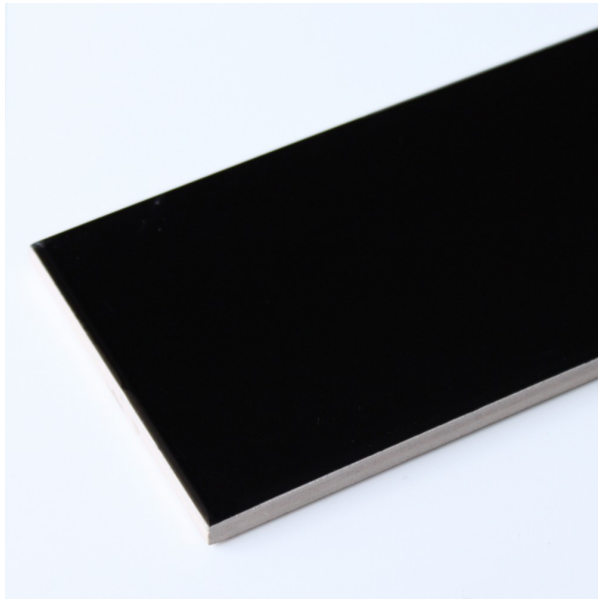

# CITY BLACK GLOSS 100 X 300

## Description

Glazed ceramic tile with a glossy finish, suitable for interior walls. Also available in several other vibrant colours.

~~\$49.90~~  
**\$39.92** per m<sup>2</sup>  
(incl GST)

**Stock**  
Very High (200+ m<sup>2</sup>)

## Specifications

Finish:	GLOSS
Material:	CERAMIC
Origin:	CHINA
Size:	100 x 300
Weight:	11.66 kg per m <sup>2</sup>
Rectified:	No
Sealing Required:	No
Colour:	Black
m <sup>2</sup> Per Box:	1.2
Tiles Per Pack:	40