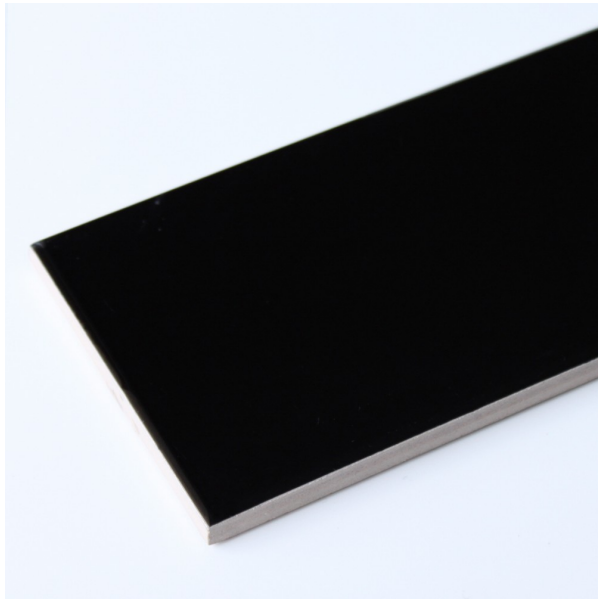

# CITY BLACK GLOSS 100 X 300

## Description

Glazed ceramic tile with a glossy finish, suitable for interior walls. Also available in several other vibrant colours.

**\$49.90** per m<sup>2</sup>  
(incl GST)

**Stock**  
Medium (40 m<sup>2</sup> - 100 m<sup>2</sup>)

## Specifications

Finish:	GLOSS
Material:	CERAMIC
Origin:	CHINA
Size:	100 x 300
Weight:	11.66 kg per m <sup>2</sup>
Rectified:	No
Sealing Required:	No
Colour:	Black
m <sup>2</sup> Per Box:	1.2
Tiles Per Pack:	40