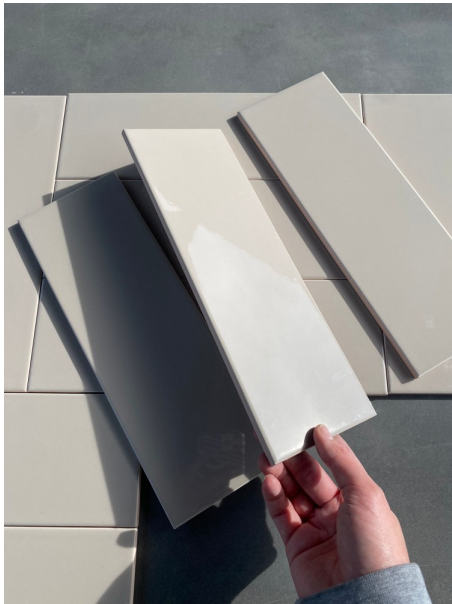

CITY CLOUD GLOSS 100 X 300

Description

Glazed ceramic tile with a glossy finish, suitable for interior walls. Also available in several other vibrant colours.

\$49.90 per m²
(incl GST)

Stock
High (100 m² - 200 m²)

Specifications

Finish:	GLOSS
Material:	CERAMIC
Origin:	CHINA
Size:	100 x 300
Weight:	11.66 kg per m ²
Rectified:	No
Sealing Required:	No
Colour:	Grey
m ² Per Box:	1.2
Tiles Per Pack:	40