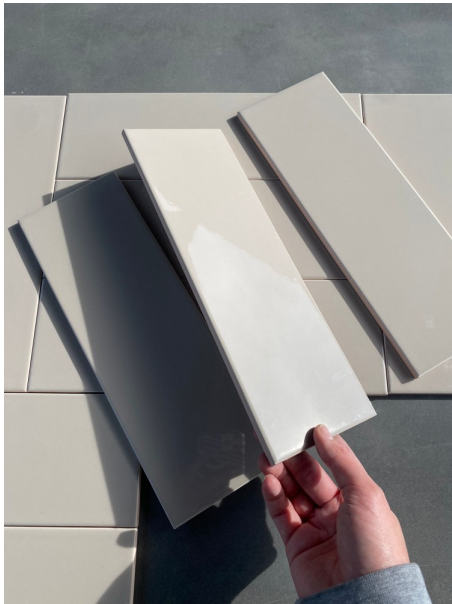

CITY CLOUD GLOSS 100 X 300

Description

Glazed ceramic tile with a glossy finish, suitable for interior walls. Also available in several other vibrant colours.

\$49.90 per m²
(incl GST)

Stock
Very High (200+ m²)

Specifications

Finish:	GLOSS
Material:	CERAMIC
Origin:	CHINA
Size:	100 x 300
Thickness:	7
Weight:	11.66 kg per m ²
Rectified:	No
Sealing Required:	No
Colour:	Grey
m ² Per Box:	1.2
Tiles Per Pack:	40