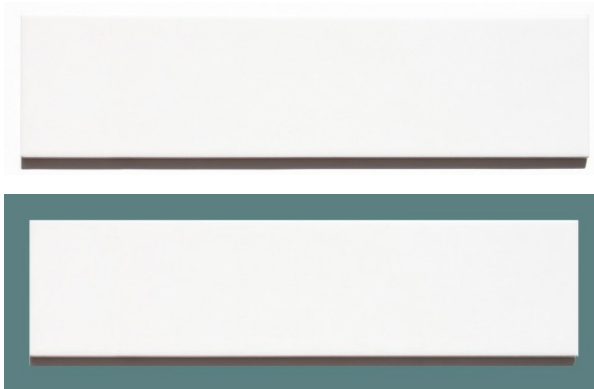

CITY WHITE MATT 100 X 400

Description

A traditional white wall tile with matt finish. Glazed ceramic, suitable for interior walls, and available in other sizes.

Warning: We do not recommend using dark grouts on white mat tiles as unless particular care is taken, some grouts can cause staining. For safe installation, ensure your tiler uses Aquamix Grout Release prior to grouting.

\$41.90 per m²
(incl GST)

Stock
Very High (200+ m²)

Specifications

Finish:	MATT
Material:	CERAMIC
Origin:	CHINA
Size:	100 x 400
Weight:	14 kg per m ²
Rectified:	No
Sealing Required:	No
Colour:	White
m ² Per Box:	1
Tiles Per Pack:	25