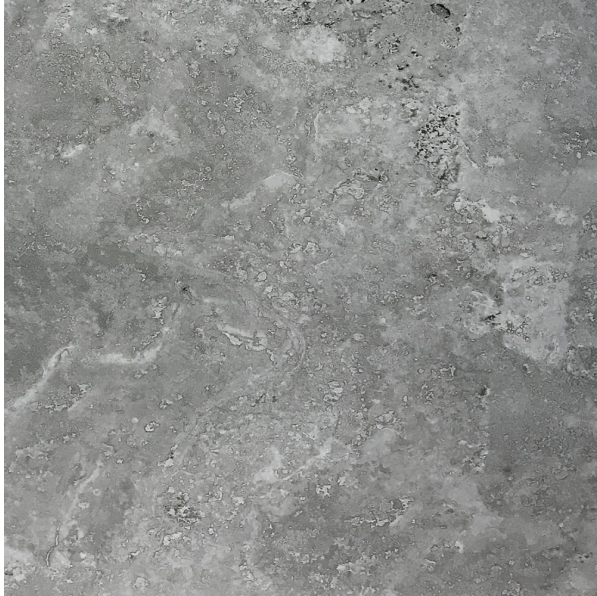

CLARITY GREY MATT 600 X 600

Description

Inspired by travertine, Clarity Grey is a fantastic option for those who love the movement and variation of natural stone. This glazed porcelain tile has a soft matt finish, broken by tiny holes that add texture and interest.

~~\$66.90~~
\$53.52 per m²
(incl GST)

Stock
Very High (200+ m²)

Specifications

Finish:	MATT
Material:	PORCELAIN
Origin:	CHINA
Size:	600 x 600
Antislip Rating:	Z
Variation:	3
Weight:	20 kg per m ²
Rectified:	Yes
Sealing Required:	No
Colour:	Grey
m ² Per Box:	1.44
Tiles Per Pack:	4