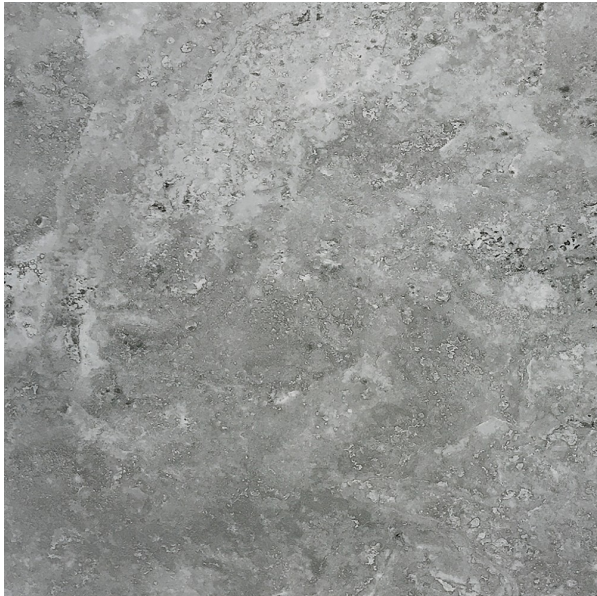

CLARITY GREY MATT 600 X 600

Description

Inspired by travertine, Clarity Grey is a fantastic option for those who love the movement and variation of natural stone. This glazed porcelain tile has a soft matt finish, broken by tiny holes that add texture and interest.

~~\$66.90~~
\$53.52 per m²
(incl GST)

Stock
Very High (200+ m²)

Specifications

Finish:	MATT
Material:	PORCELAIN
Origin:	CHINA
Size:	600 x 600
Antislip Rating:	Z
Variation:	3
Weight:	20 kg per m ²
Rectified:	Yes
Sealing Required:	No
Colour:	Grey
m ² Per Box:	1.44
Tiles Per Pack:	4