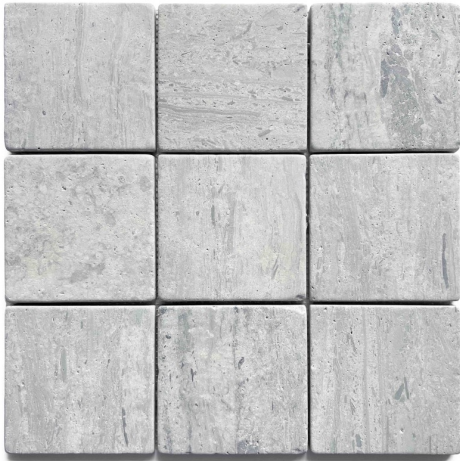

CLASSIC BLUE WOOD TUMBLED MOSAIC 304 X 304

Description

~~\$34.90~~

\$27.92 each

(incl GST)

Specifications

Finish:	MATT
Material:	MARBLE
Origin:	CHINA
Size:	304 x 304
Weight:	1 kg each
Rectified:	No
Sealing Required:	Yes
Colour:	Blue