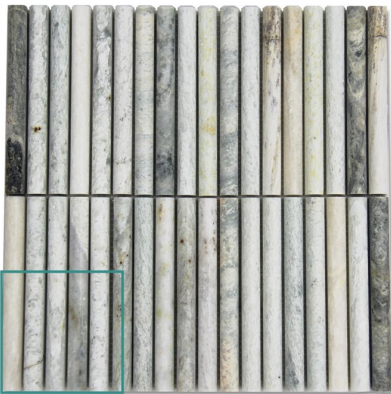

COLOSSEUM MING GREEN 305 X 305

Description

Seed size: 15x151.5x14.8mm

Sheet size: 305x305mm

Natural Stone will have variation from tile to tile. The stock received may differ from in-store samples. Please check several sheets on receipt of goods. Natural stone requires sealing with a penetrating sealer before installation.

~~\$44.90~~

\$35.92 each

(incl GST)

Specifications

Finish:	MATT
Material:	MARBLE
Origin:	CHINA
Size:	305 x 305
Weight:	1.4 kg each
Rectified:	No
Sealing Required:	Yes
Colour:	Green

Indicative sample size