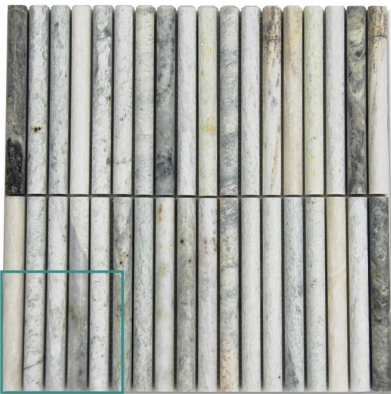

## Description

Seed size: 15x151.5x14.8mm

Sheet size: 305x305mm

Natural Stone will have variation from tile to tile. The stock received may differ from in-store samples. Please check several sheets on receipt of goods. Natural stone requires sealing with a penetrating sealer before installation.

## Specifications

Finish:	MATT
Material:	MARBLE
Origin:	CHINA
Size:	305 x 305
Weight:	1.4 kg each
Rectified:	No
Sealing Required:	Yes
Colour:	Green

Indicative sample size