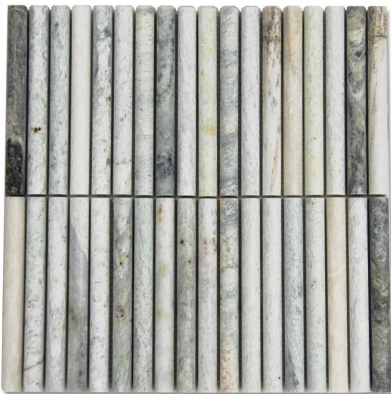

# COLOSSEUM MING GREEN 305 X 305

## Description

Seed size: 15x151.5x14.8mm

Sheet size: 305x305mm

Natural Stone will have variation from tile to tile. The stock received may differ from in-store samples. Please check several sheets on receipt of goods. Natural stone requires sealing with a penetrating sealer before installation.

## Specifications

Finish:	MATT
Material:	MARBLE
Origin:	CHINA
Size:	305 x 305
Weight:	1.4 kg each
Rectified:	No
Sealing Required:	Yes
Colour:	Green

Indicative sample size