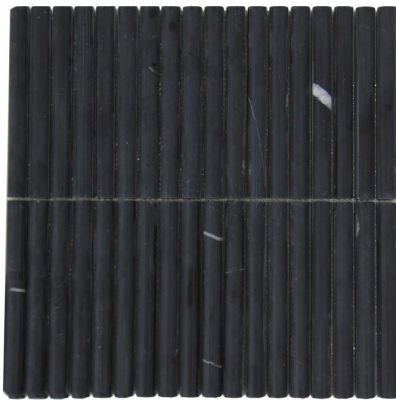

# COLOSSEUM NERO MARQUINIA

## 305 X 305

### Description

Seed size: 15x151.5x14.8mm

Sheet size: 305x305mm

Natural Stone will have variation from tile to tile. The stock received may differ from in-store samples. Please check several sheets on receipt of goods. Natural stone requires sealing with a penetrating sealer before installation.

### Specifications

Finish:	MATT
Material:	MARBLE
Origin:	CHINA
Size:	305 x 305
Weight:	1.4 kg each
Rectified:	No
Sealing Required:	Yes
Colour:	Black