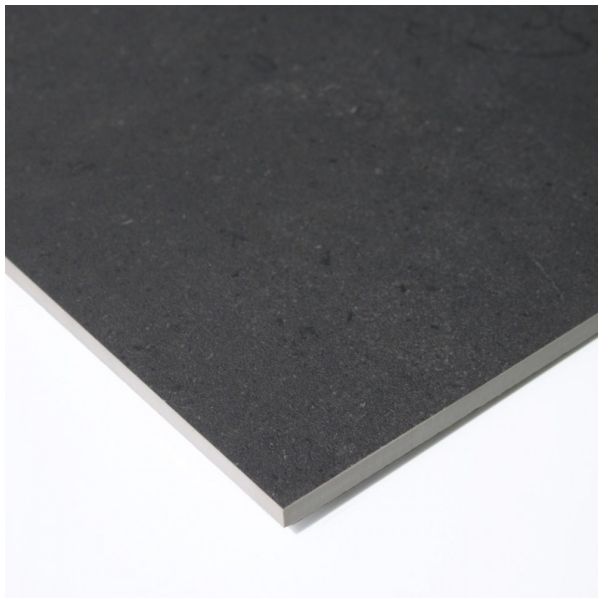

CORDOBA BLACK 600 X 600

Description

Cordoba Black is a matt glazed porcelain tile in a large format 600x600mm tile. Whilst it has a very uniform appearance, at closer inspection there are speckles and grains of various sizes and shades across the face of the tile. These give the cordoba series a stone-like character and also make it a very practical tile. Suitable for both floors and walls. Also available in a matching 600x600mm outdoor antislip option.

~~\$59.90~~
\$47.92 per m²
(incl GST)

Stock
Very High (200+ m²)

Specifications

Finish:	MATT
Material:	PORCELAIN
Origin:	CHINA
Size:	600 x 600
PEI:	3
Antislip Rating:	Y
Variation:	2
Weight:	20.25 kg per m ²
Rectified:	Yes
Sealing Required:	No
Colour:	Black
m ² Per Box:	1.44
Tiles Per Pack:	4