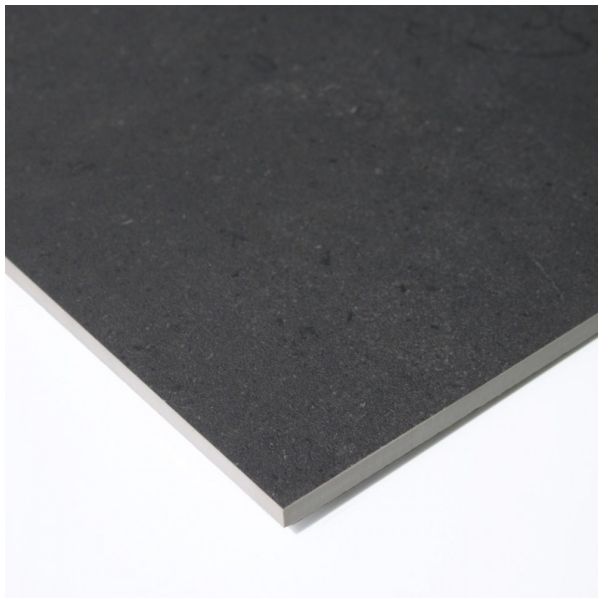

CORDOBA BLACK 600 X 600

Description

Cordoba Black is a matt glazed porcelain tile in a large format 600x600mm tile. Whilst it has a very uniform appearance, at closer inspection there are speckles and grains of various sizes and shades across the face of the tile. These give the cordoba series a stone-like character and also make it a very practical tile. Suitable for both floors and walls. Also available in a matching 600x600mm outdoor antislip option.

\$59.90 per m²
(incl GST)

Stock
Very High (200+ m²)

Specifications

Finish:	MATT
Material:	PORCELAIN
Origin:	CHINA
Size:	600 x 600
PEI:	3
Antislip Rating:	Y
Variation:	2
Weight:	20.25 kg per m ²
Rectified:	Yes
Sealing Required:	No
Colour:	Black
m ² Per Box:	1.44
Tiles Per Pack:	4