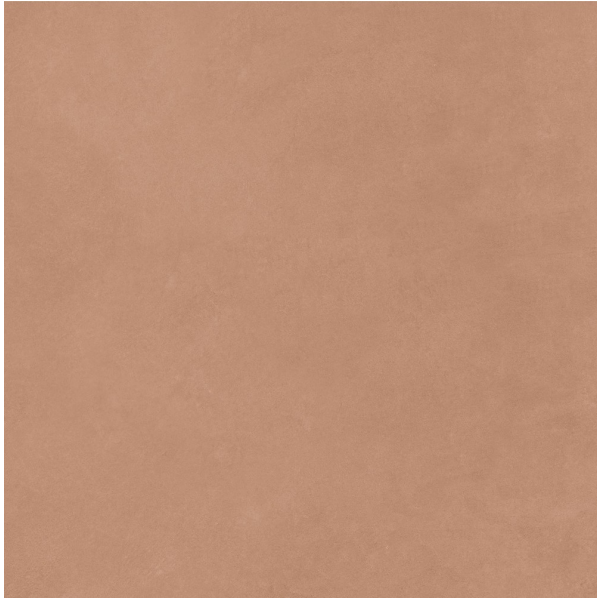

# COTTO OCRA MATT 600 X 600

## Description

Cotto is a glazed porcelain range that expertly mimics the look and feel of real terracotta. Ideal for both wall and interior floor tiling. Available in 2 stocked colours - Ocra and Sand.