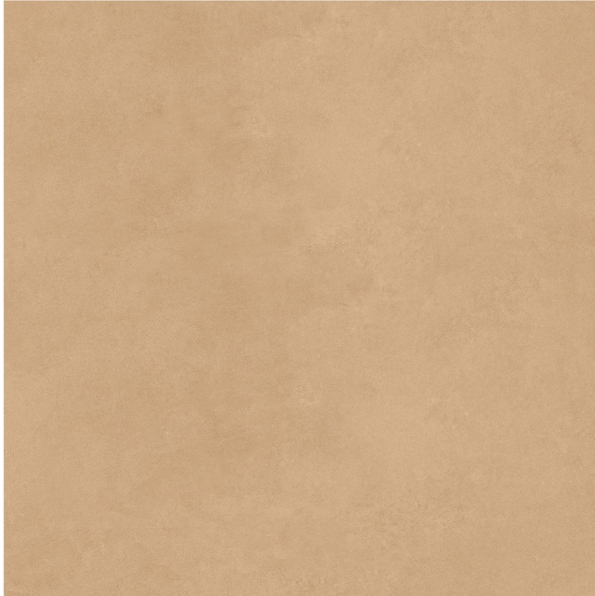

COTTO SAND MATT 600 X 600

Description

Cotto is a glazed porcelain range that expertly mimics the look and feel of real terracotta. Ideal for both wall and interior floor tiling. Available in 2 stocked colours - Ocra and Sand.

\$64.90 per m²
(incl GST)

Out of Stock

Specifications

Finish:	MATT
Material:	PORCELAIN
Origin:	CHINA
Size:	600 x 600
PEI:	4
Variation:	3
Weight:	20 kg per m ²
Rectified:	Yes
Sealing Required:	No
Colour:	Terracotta
m ² Per Box:	1.44
Tiles Per Pack:	4