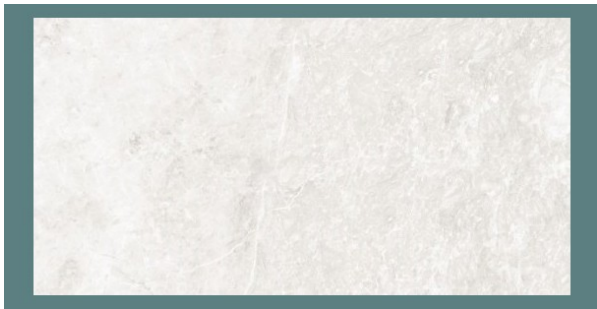

DOLOMITE WHITE 300 X 600

Description

A gorgeous porcelain replica of dolomite marble, with the softer light veination and granular patterns found in the natural stone. Ideal for floors and walls throughout residential interiors, Dolomite White is a versatile white based tile in an easy care matt surface. Also available in a matching 600x600mm format and both dark and light grey colour options.

~~\$59.90~~
\$47.92 per m2
(incl GST)

Stock
High (100 m2 - 200 m2)

Specifications

Finish:	MATT
Material:	PORCELAIN
Origin:	CHINA
Size:	300 x 600
PEI:	3
Antislip Rating:	Y
Variation:	2
Weight:	20.25 kg per m ²
Rectified:	Yes
Sealing Required:	No
Colour:	White
m ² Per Box:	1.44
Tiles Per Pack:	8