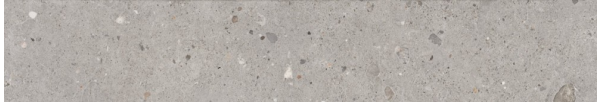

EGO GRIGIO 200 X 1200

Description

The Ego collection, inspired by an ancient Mexican stone, tempered by the passing of time, features a surface that enhances its blend of granite and limestone. The effect is a varied design that enlivens the surfaces, which are available in four shades: Avorio, Sabbia, Grigio and Grigio Scuro

~~\$159.90~~
\$79.95 per m²
(incl GST)

Stock
Low (10 m² - 40 m²)

Specifications

Finish:	Matt
Material:	Porcelain
Origin:	ITALY
Size:	200 x 1200
PEI:	4
Antislip Rating:	R10
Variation:	3
Weight:	20 kg per m ²
Rectified:	Yes
Sealing Required:	No
Colour:	Grey
m ² Per Box:	0.96
Tiles Per Pack:	4