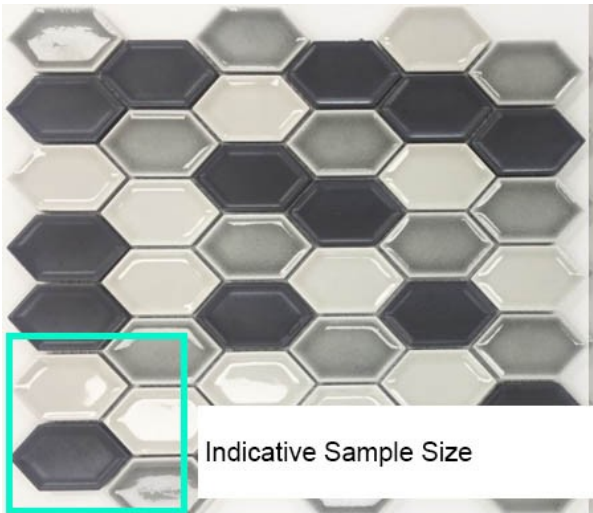

ELONGATED HEXAGONS BRONZE MOSAIC 331X290

Description

Tile Size 100mm point to point
Sheet Size 290 x 331mm
Glazed porcelain

\$27.90 each
(incl GST)

Specifications

Finish:	POLISHED
Material:	PORCELAIN
Origin:	CHINA
Size:	331 x 290
Weight:	1.5 kg each
Sealing Required:	No

Indicative Sample Size