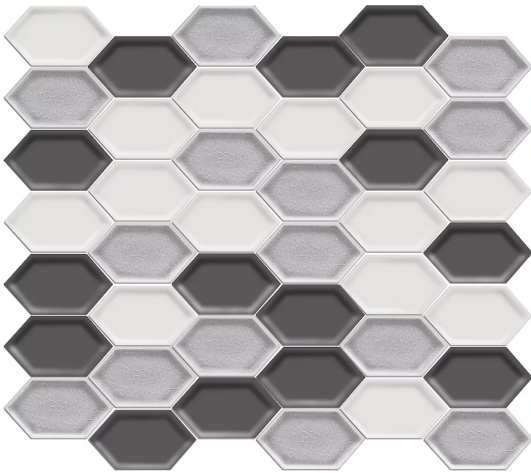

ELONGATED HEXAGONS BRONZE MOSAIC 331X290

Description

Tile Size 100mm point to point
Sheet Size 290 x 331mm
Glazed porcelain

\$27.90 each
(incl GST)

Specifications

Finish:	POLISHED
Material:	PORCELAIN
Origin:	CHINA
Size:	331 x 290
Weight:	1.5 kg each
Sealing Required:	No

Indicative Sample Size