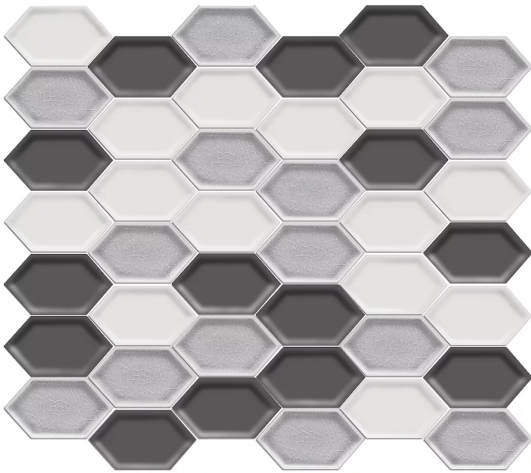

# ELONGATED HEXAGONS BRONZE MOSAIC 331X290

## Description

Tile Size 100mm point to point  
Sheet Size 290 x 331mm  
Glazed porcelain

~~\$27.90~~  
**\$22.32** each  
(incl GST)

## Specifications

Finish:	POLISHED
Material:	PORCELAIN
Origin:	CHINA
Size:	331 x 290
Weight:	1.5 kg each
Sealing Required:	No