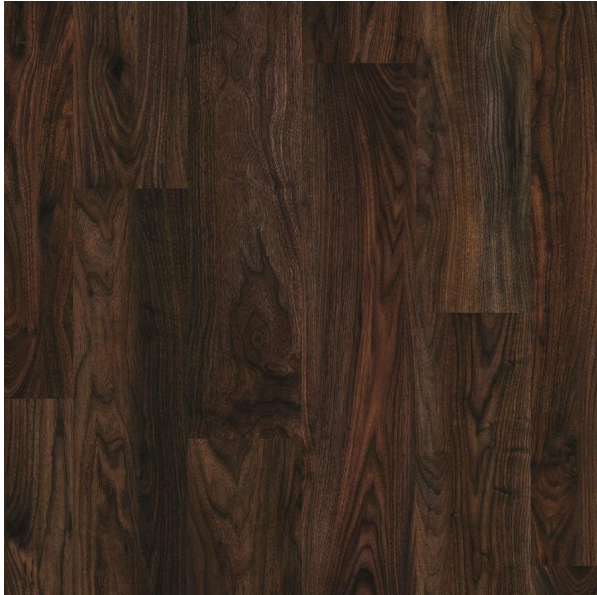

EURO DELUXE 4V AQUA PROTECT SELECT WALNUT 192 X 1261

Description

The Select Walnut floor is a rich brown colour with an interesting grain pattern, very different to Oak.

The Vitality Deluxe collection is a great quality product made in Belgium. All floors in the range are 8mm thick with a V-groove on 4 sides. Decors have a Brushed Structure surface, which means the grain raises and hollows are visible just like those on a real wood floor.

- 8mm thick
- 192mm wide planks x 1.261m lengths
- 7 year Commercial Warranty / 20 Year Residential Warranty
- Sold in 2.179m² boxes